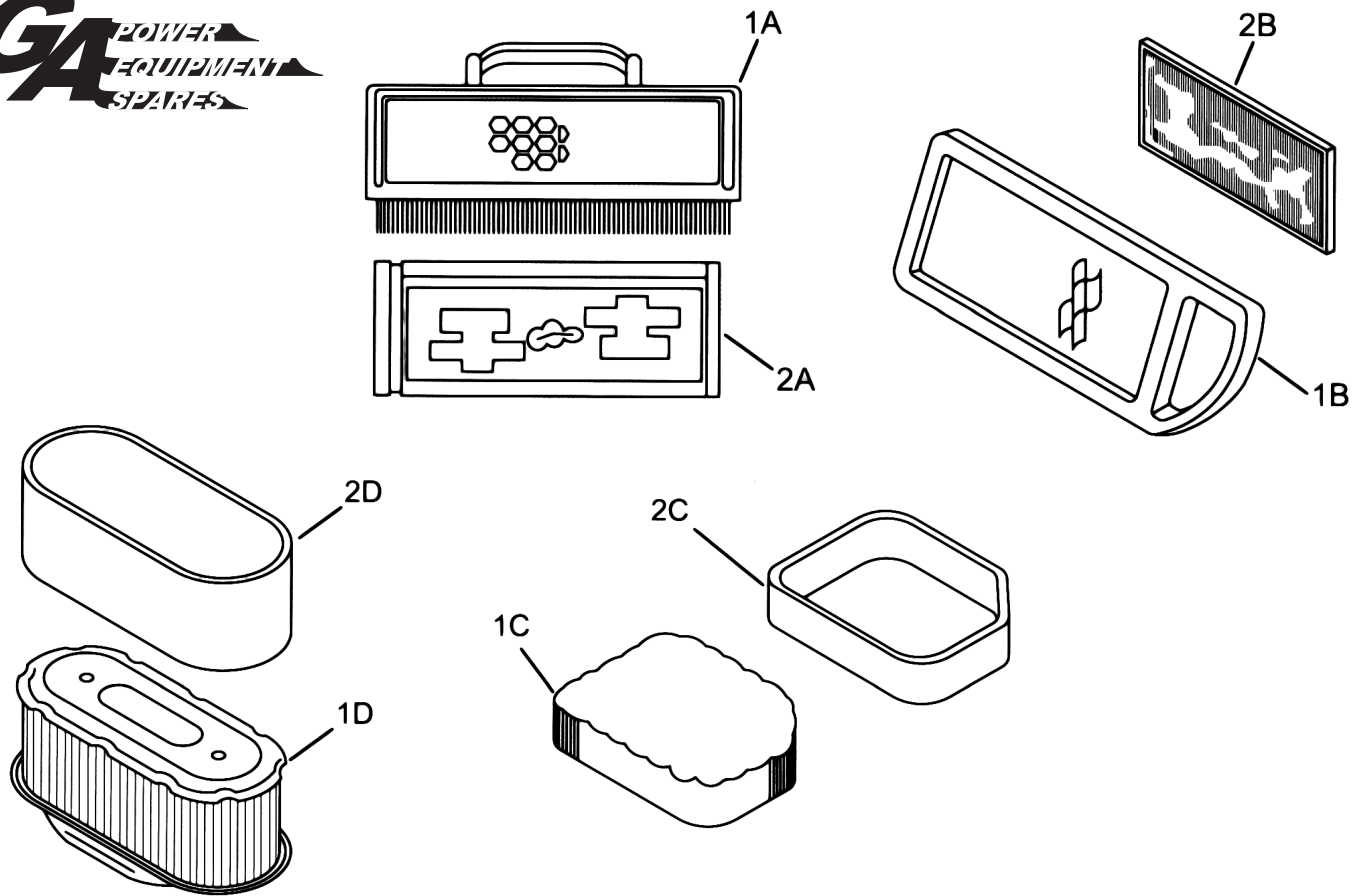

# Cub Cadet LT1000 / SLT1500 / GT1500 / RZT & ZFORCE Air Filters

Ref#	GA Part No	Barcode	Description	OEM Number	Image
1A	<b>AIR5886</b>		Air filter Briggs twin cylinder 14hp-24hp Intek 405700 to 407700 models. Use with AIR5928 Pre-filter	499486	
1B	<b>AIR6284</b>		Air filter Briggs single cylinder 14hp-17.5hp AVS, I/C & Intek OHV Engine Models. Use with AIR6293 Pre-filter	698083, 697014, 697634	
1C	<b>AIR6631</b>		Air filter Kohler Courage Twin cylinder SV710 20hp SV740 27hp. Use with AIR1435 Pre-filter	32-083-03S	
1D	<b>KAW11013-7027</b>		Air filter Kawasaki (internally vented carbs) FH721V Engine Models. Use with KAW11013-7009 Pre-filter	11013-7027	
1D	<b>KAW11013-7024</b>		Air filter Kawasaki 19hp to 25hp Models with (externally vented carbs). Use with KAW11013-7007 Pre-filter	11013-7024	
2A	<b>AIR5928</b>		Pre filter Briggs twin cylinder. Use with AIR5886 Air filter	273638	
2B	<b>AIR6293</b>		Pre filter Briggs single cylinder. Use with AIR6284 Air Filter	697015	
2C	<b>AIR1435</b>		Pre filter Kohler Courage Twin cylinder. Use with AIR6631 Air Filter	32-083-05S	
2D	<b>KAW11013-7009</b>		Pre filter Kawasaki. Use with KAW11013-7027 & KAW11013-7024 Air Filters	11013-7009	