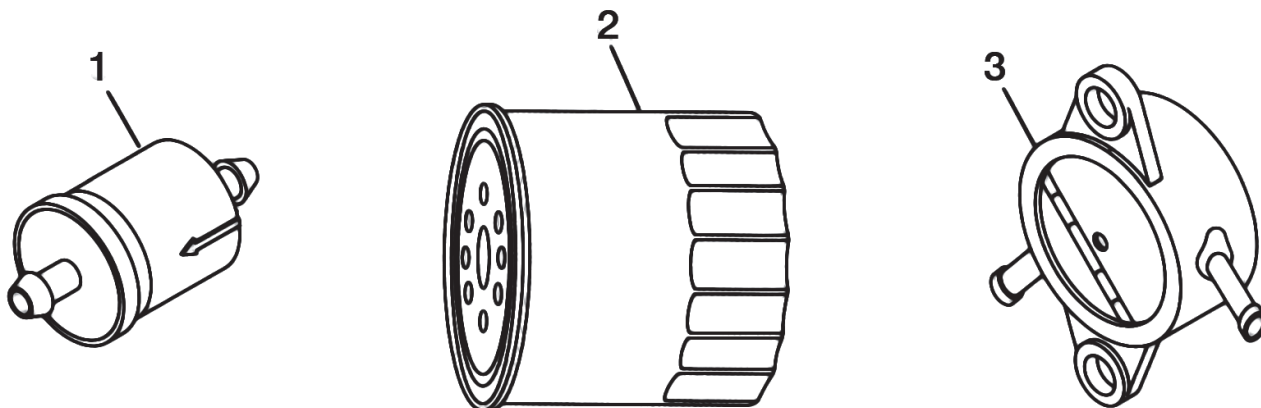

Cub Cadet LT1000 / SLT1500 / GT1500 / RZT & ZFORCE Fuel and Oil Filters

Ref#	GA Part No	Barcode	Description	OEM Number	Image
1	FPL5553		Fuel filter Briggs 80 micron	691035 493629	
	KAW49019-7001		Fuel filter Kawasaki V-Twin Engines	49019-7001	
2	OIP4007		Oil filter Briggs (Short) 5 hp- 14hp Vanguard Models & 15hp-17hp Intek Models	492932, 492056, 492932S, 696854	
	OIP3954		Oil filter Kohler & Magnum Courage Engines & Briggs (long)	52-050-02S (Kohler) 491056 (Briggs)	
	OIP6524		Oil filter Kohler 18hp & 20hp CVII-16, CH/CV17-25, TH520-575 Models	12-050-01S	
	KAW49065-2078		Oil filter Kawasaki 4hp - 17hp Air Cooled Engines	49065-2078 49065-2057 49065-2070 49065-2071	
3	KAW49040-7001		Fuel pump Briggs (without bracket)	808656	
	KAW49040-7001		Fuel pump Kohler	24-393-16	
	KAW49040-7001		Fuel pump Kawasaki	49040-7001	