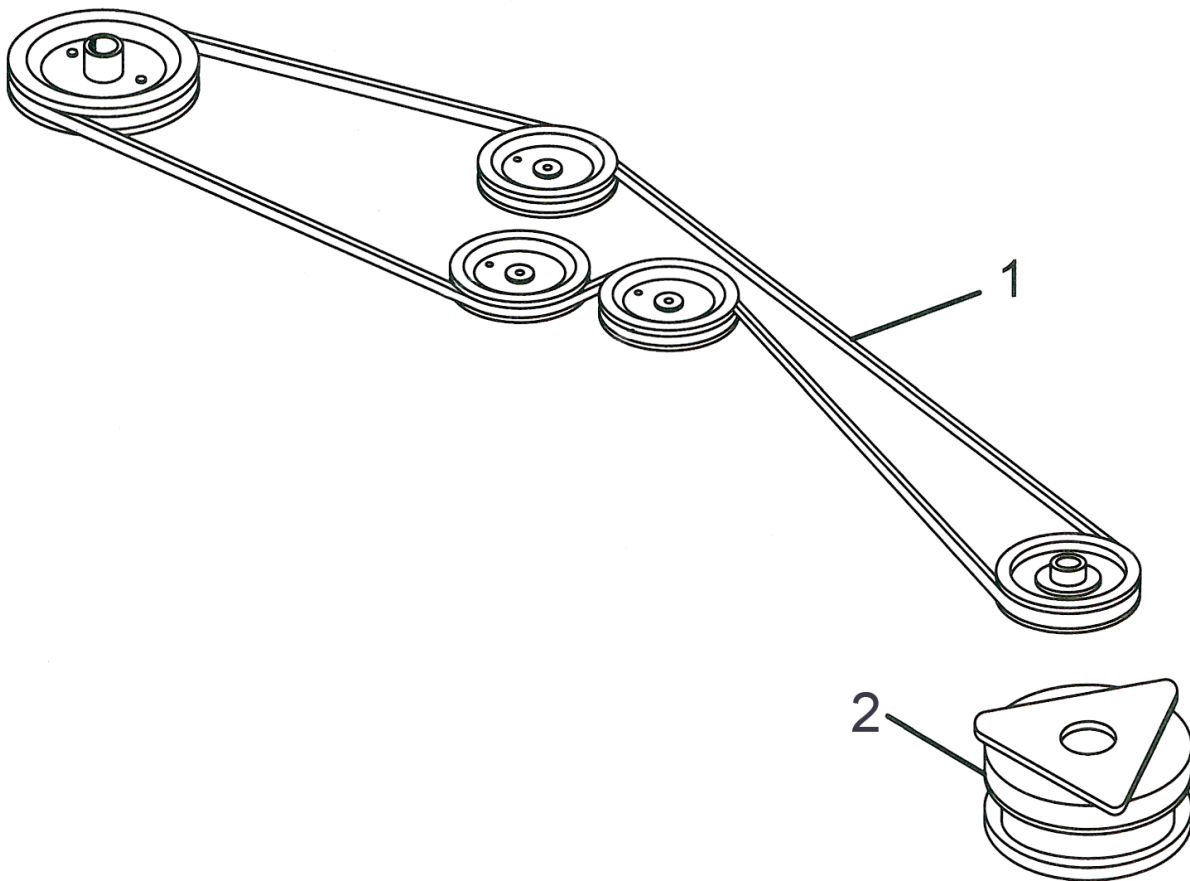

Cub Cadet LT1000 / SLT1500 / GT1500 / RZT & ZFORCE Transmission

Ref#	GA Part No	Barcode	Description	OEM Number	Image
1	BEL6878	 9 13 165 961 005 10 91	Transmission Drive belt LT1042, 1045, 1046, 1050, SLT1550, 1554, 1/2" x 78" O.D	754-0461 954-0461	
1	BEL754-0349	 9 13 165 961 005 160 11	Transmission Drive belt GT1554, 1/2" x 79" O.D	754-0349 954-0349	
2	CLL6778	 9 13 165 961 081 114 11	Electric PTO clutch Fits LT1018 Models	717-1708 917-1708	
2	CLL5691	 9 13 165 961 085 910 11	PTO clutch fits LT1042 models	717-04163 917-04163	