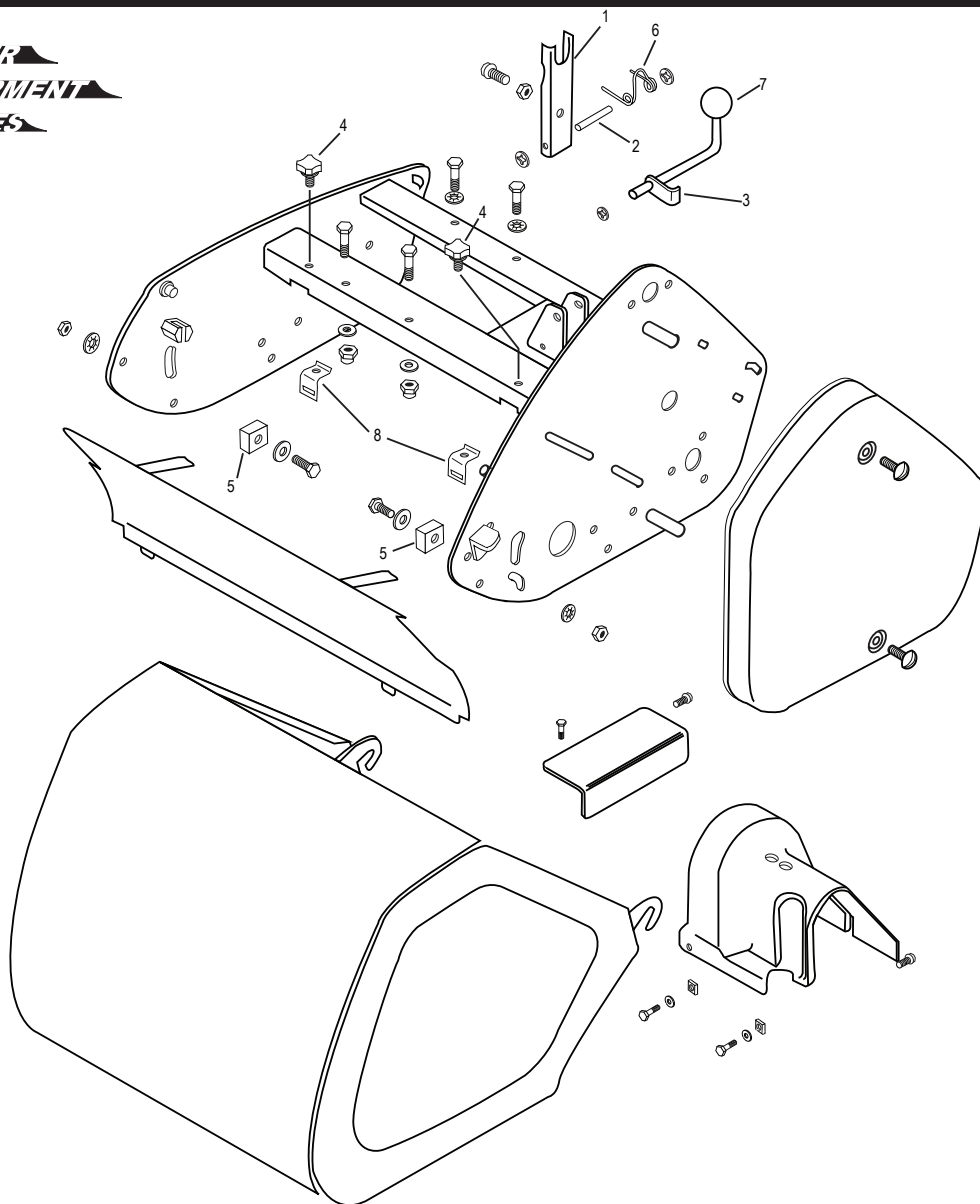

Rover & Scott Bonnar - Model 45 Reel Mower

Ref#	GA Part No	Barcode	Description	OEM Number	Image
1	SB345-0077		Clutch fork assembly Standard Pack 1	A331010	
2	SB345-0080		Clutch fork pivot Standard Pack 1	A333067	
3	SB345-0075		Operating handle Standard Pack 1	A10534 A451320	
4	SB345-0073		Deflector clamp screw Standard Pack 1 Pair	A432428	
5	CHD1276		Grass box support rubber Standard Pack 1 Pair	A453085K A453085	
6	SB345-0076		Clutch fork spring Standard Pack 1	A333091	
7	SB345-0074		Operating Knob Standard Pack 1	A2881016	
8	SB345-0072		Deflector mount clamp & screw kit Standard Pack 1	A451143	