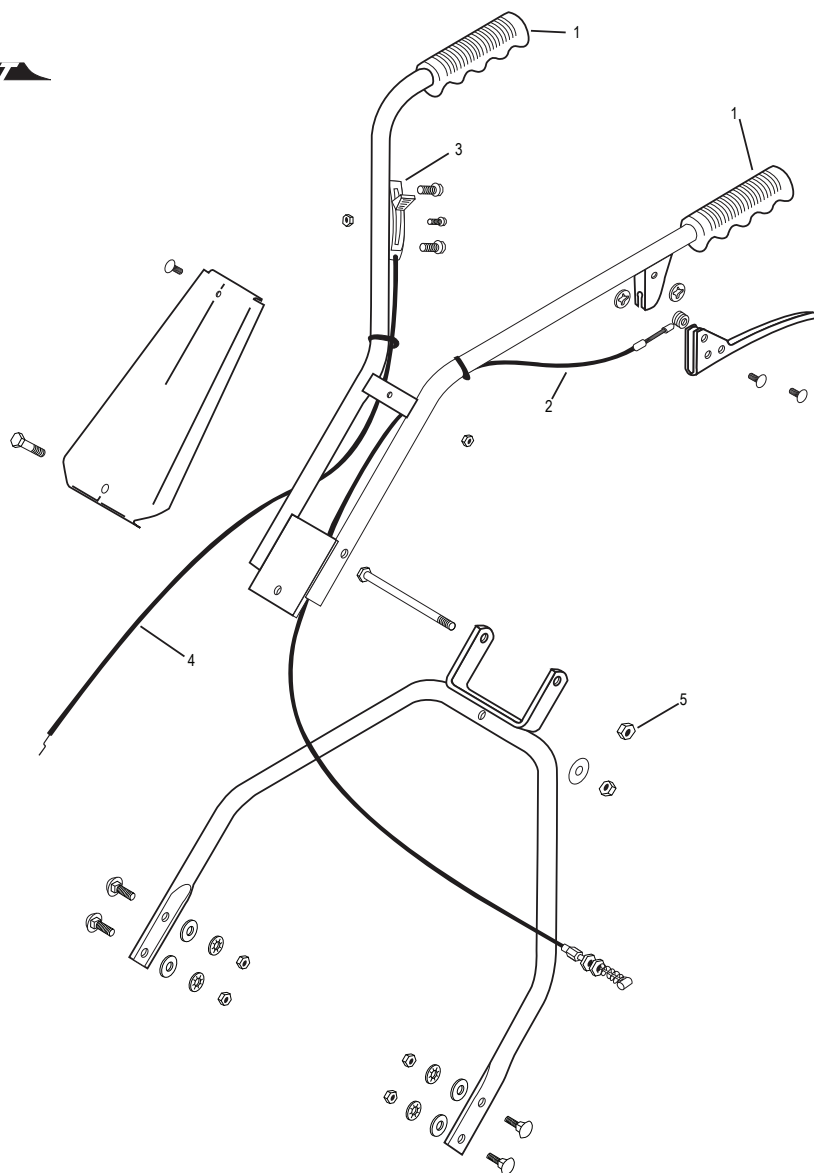

Rover & Scott Bonnar - Handle Assembly

Ref#	GA Part No	Barcode	Description	OEM Number	Image
1	SB46-20		Handle grip Standard Pack 1	A1851069	
2	CAC467		Clutch cable Standard Pack 1	A451240	
3	LEV742		Throttle control Standard Pack 1	A10016K 2010021	
4	SB32-3		Throttle control Standard Pack 1	A03088	
5	BLH2861		Nyloc nut- 3/8" unf Standard Pack 10	A02220	
6	SB345-0082		Handle Extension plate *Not shown Standard Pack 1 pair	345-0082	