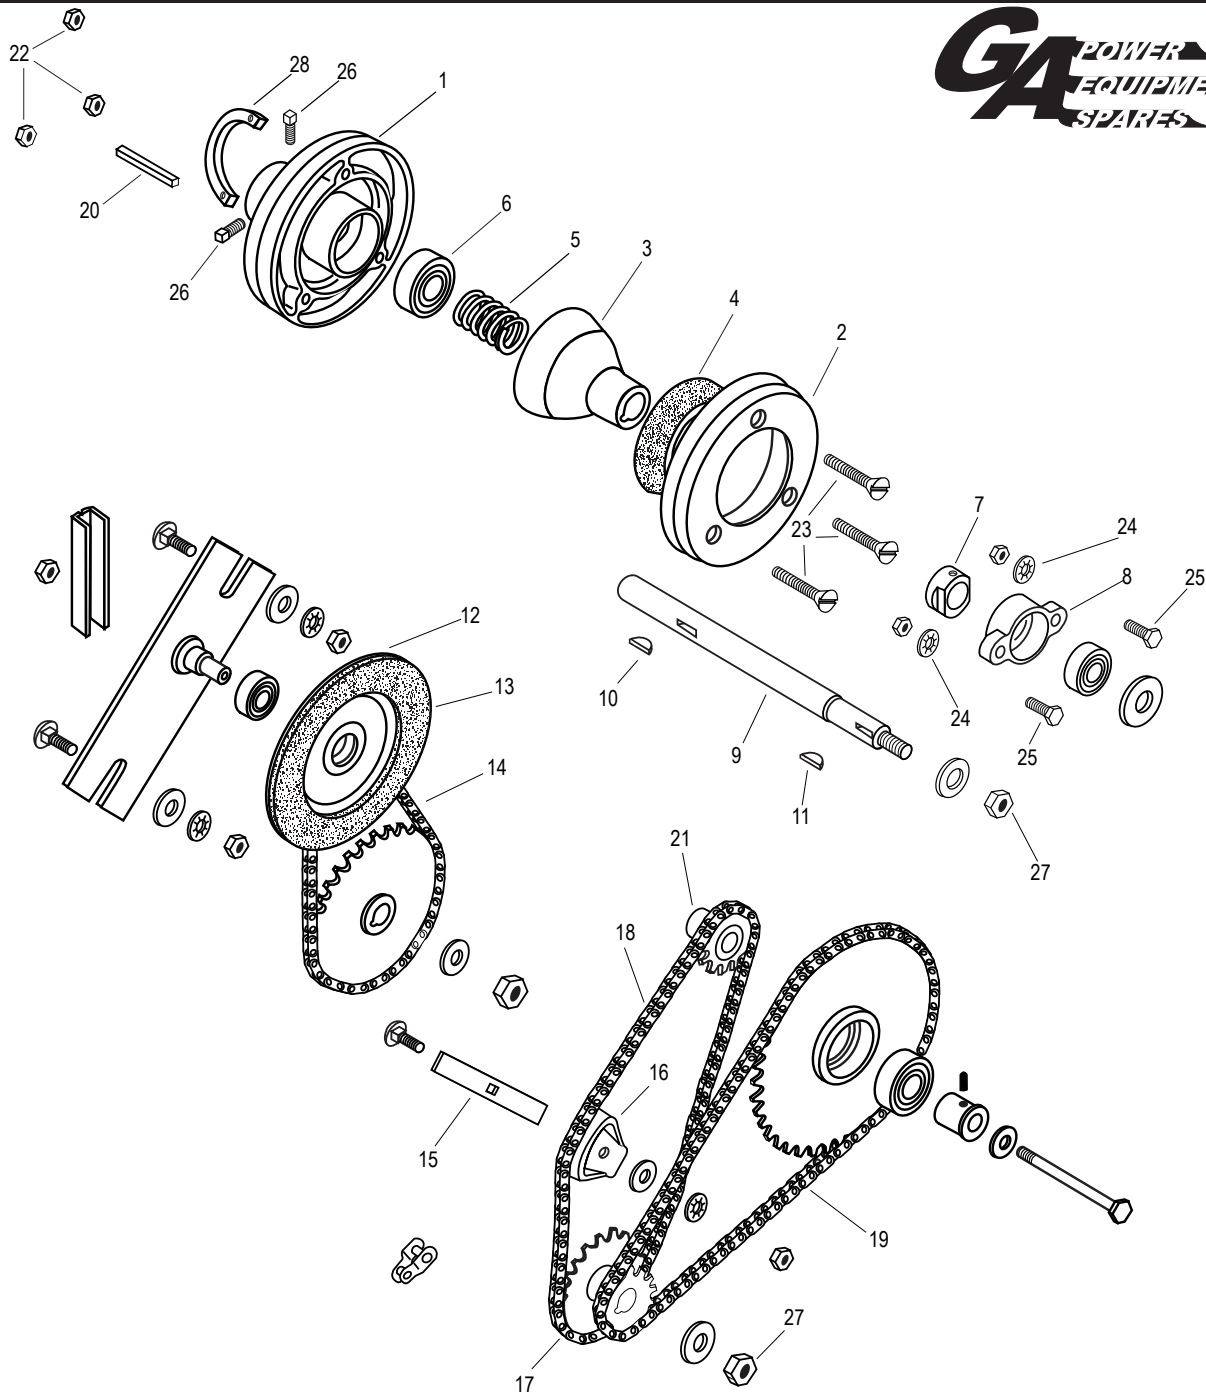

Rover & Scott Bonnar - Transmission

Ref#	GA Part No	Barcode	Description	OEM Number	Image
1	CHD2850		Clutch body- 5/8" dia. Standard Pack 1	A453835	
1	CHD2851		Clutch body- 3/4" dia. Standard Pack 1	A455531	
2	SB345-0012		Clutch cork housing Standard Pack 1	A453851	
3	SB345-0011		Clutch inner cone Standard Pack 1	A453878	
4	CHD555		Outer cone lining Standard Pack 1	A453860	

Ref#	GA Part No	Barcode	Description	OEM Number	Image
5	SB345-0010		Clutch spring Standard Pack 1	A453886	
6	BEA160		Thrust race clutch bearing Standard Pack 1	A3534016	
7	CHD1529		Thrust pad - nylon Standard Pack 1	A333112	
8	SB345-0017		Bearing housing - clutch Standard Pack 1	A451645	
9	SB345-0013		Engine shaft - 17" Standard Pack 1	A454512	
9A	SB345-0014		Clutch drive shaft 14" & 20" (cut to length required) Standard Pack 1	A453907	
10	KEY3376		Woodruff key- No:9 Standard Pack 10	A05086	
11	KEY728		Woodruff key- No:6 Standard Pack 10	A02051	
12	SB345-0009		Small inter sprocket assembly Standard Pack 1	A454643	
13	CHD556		Cork Lining - Round Standard Pack 1	A333032	
14	CHM1865		Roller chain 1/2" x 3/16" Heavy duty chain 38 pins Standard Pack 1	A2981385	
14A	CHM6959		Standard Duty Roller Chain 1/2" x 3/16" x 10ft Roll Standard Pack 1		
14B	CHM6961		Standard Duty Joiner Link 1/2" x 3/16" Standard Pack 1		
14C	CHM6965		Standard Duty Half Link 1/2" x 3/16" Standard Pack 1		
15	SB345-0029		Chain adj. shield Standard Pack 1	A455750	
16	CHD2738		Chain adj.slide Standard Pack 1	A455769	
17	SB345-0037		Cutter sprocket Standard Pack 1	A451485	
18	CHM1863		Roller chain 3/8" x 7/32" x 80 Pins Standard Pack 1	A2984806	
19	CHM1864		Roller chain 1/2" x 3/16" x 59 Pins Standard Pack 1	A2981590	
20	SB345-0002		Clutch body key Standard Pack 1	A453843	