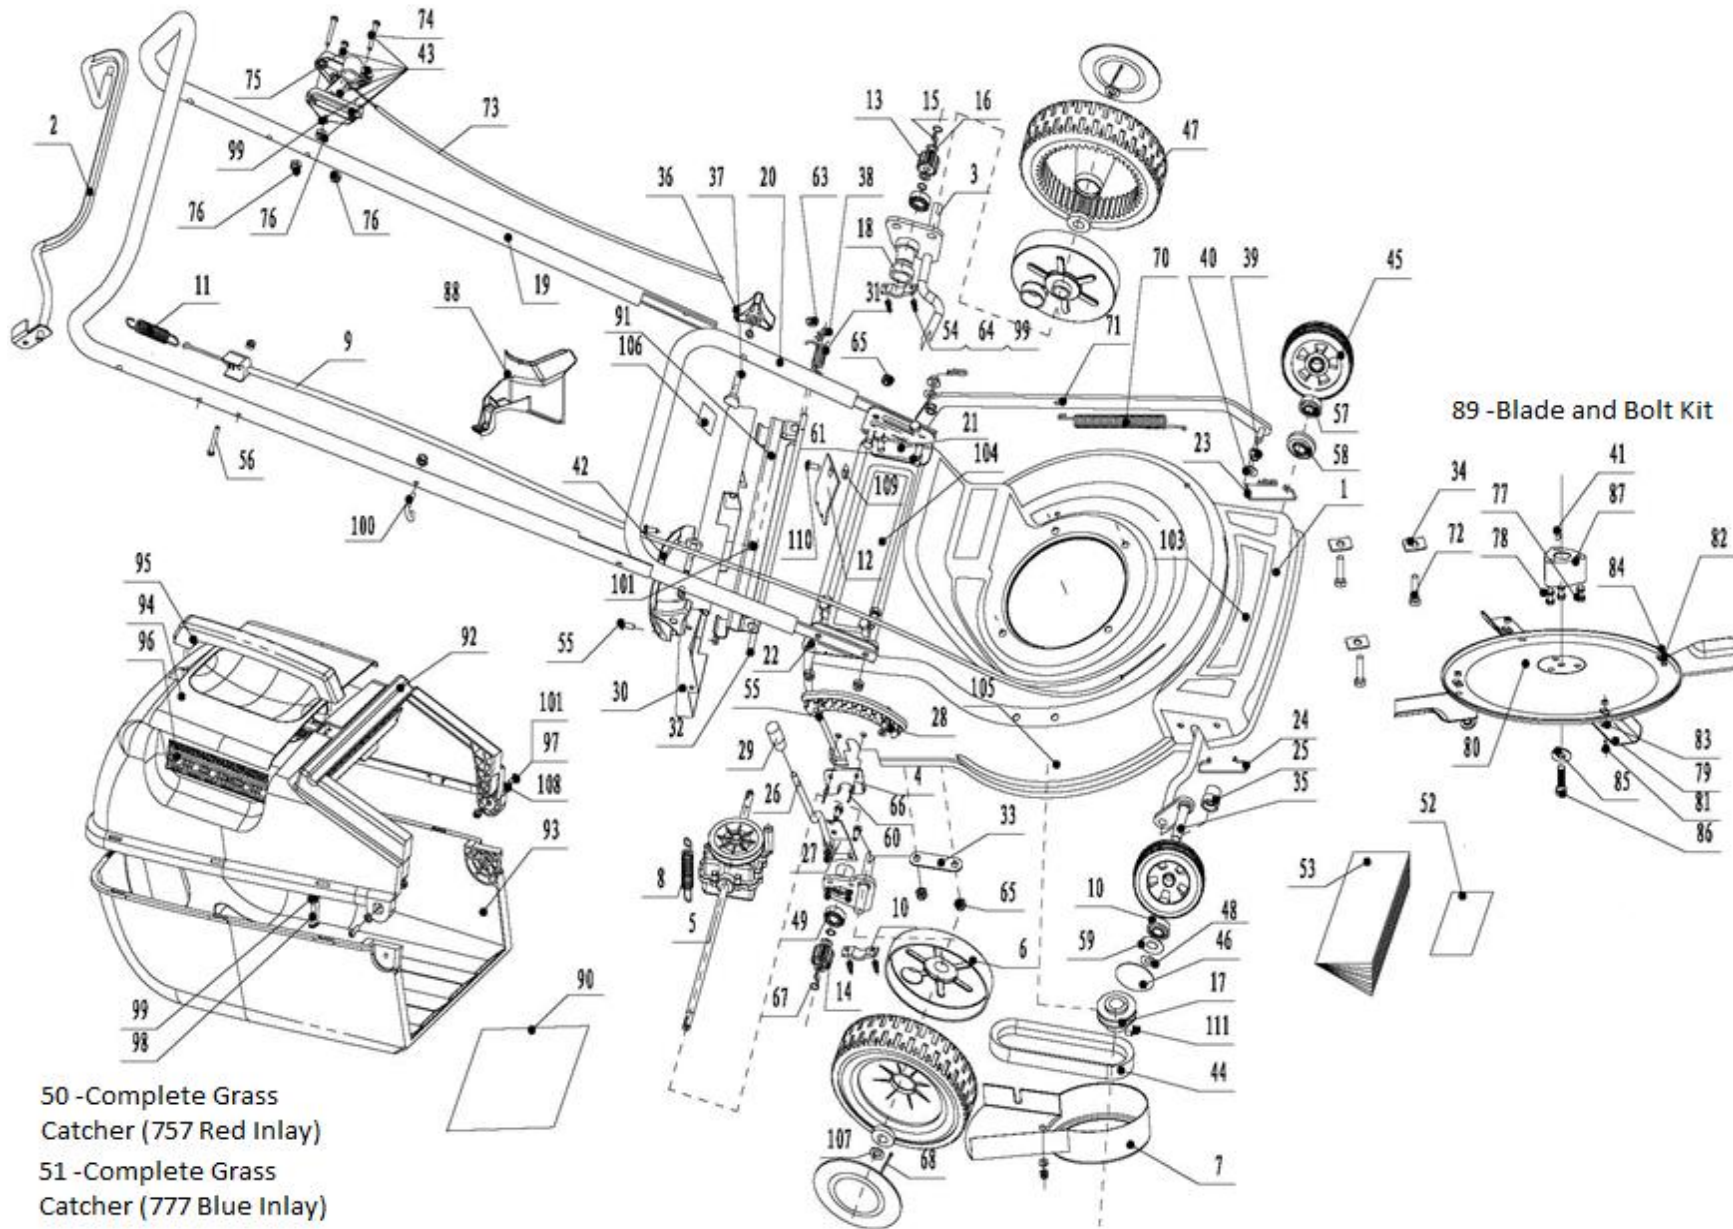

Exploded View of 757KSP 777KSP Lawnmower

50 - Complete Grass Catcher (757 Red Inlay)
51 - Complete Grass Catcher (777 Blue Inlay)

89 - Blade and Bolt Kit

Exploded View of 757KSP 777KSP Lawnmower

Item	Part No.	Description	Qty.
1	4031781.287C	Deck	1
2	40203601	handle	1
3	4211041	Asy Rear axle	1
4	7061370	attendance	2
5	1080150	Gearbox	1
6	4062030	Dust cover	2
7	4064920	The belt cover	1
8	7059400	Spring	1
9	5072210	Cable	1
10	7061370	Under the seat	2
11	7057501	Spring	1
12	4151720	Mulch plug	1
13	1030280	The left gear	1
14	1030290	The right gear	1
15	7133101	Pin	2
16	4160500	Washer	4
17	1041630	Driving wheel	1
18	6120700	spacer	1
19	4010450	Upper handle	1
20	4010460	Fixed handle	1
21	4271220	Bracket left	1
22	4271230	Bracket right	1
23	4280120	Fixed spring left	1
24	4280130	Fixed spring right	1
25	7081251	Axle cover	2
26	4010470	H/ADJ handle	1
27	4150270	Spring plate	1
28	4040311	H/ADJ rack	1
29	5010003	Handle cover	1
30	4061530	Rear Flap	1
31	7051006	Spring	1
32	4180090	Axle/rear flap	1
33	4150280	Base plate	2
34	4160220	Plate	3
35	4210061	Asy front axle	1
36	5010812	Knob	2
37	5010811	Screw	2
38	7130202	R pin	3
39	7120190	cover	2
40	7030810	Plate	2
41	7110408	key	2
42	4010480	handle of rear flap	1
43	5070400	Asy throttle control	1
44	1051120	Belt	1
45	8010982	7.5" wheel	2
46	4062010	Wheel cap	4
47	8011000	8"wheel	2
48	5020474	Star Lock	2
49	7061207	Bearing	6
50	TBA	Complete Catcher 757	1
51	4090790	Complete Catcher 777	1
52	6090040	Plate	2
53	6010400	lawnmower	1
54	7260531	Screw	4
55	7260635	Screw	4