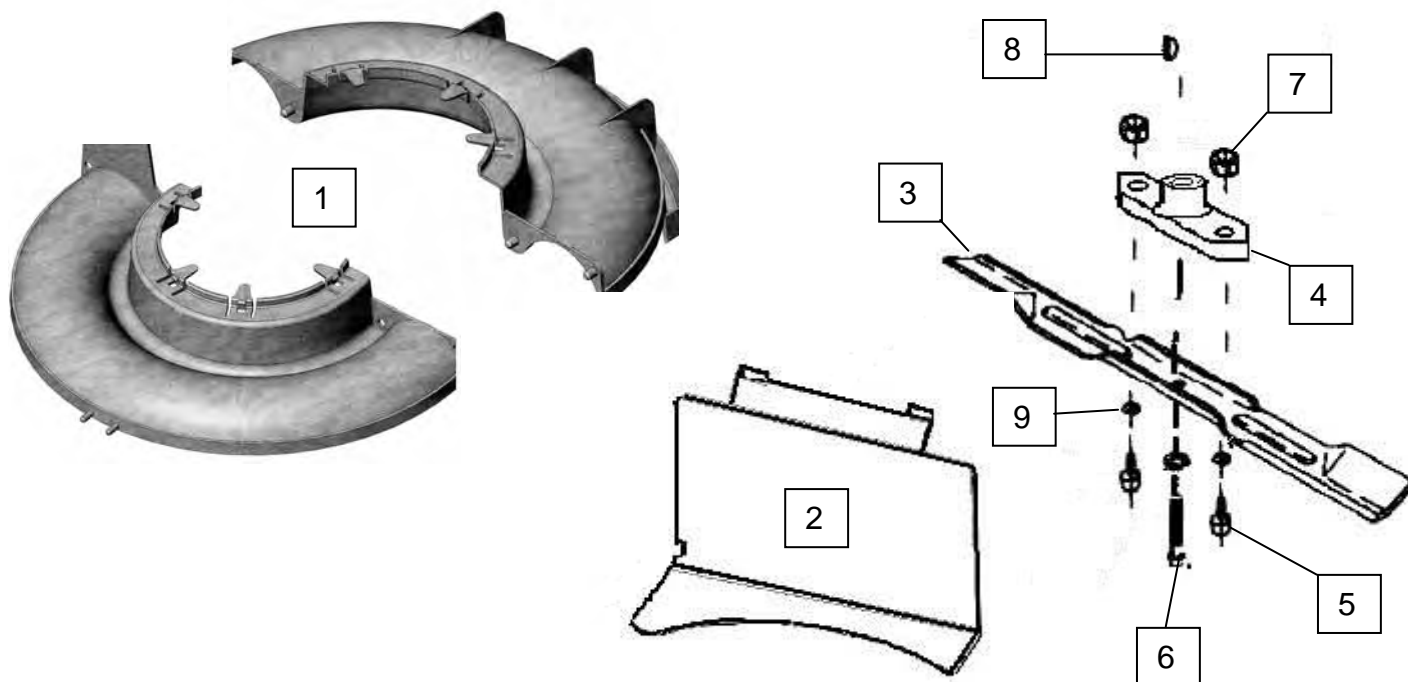

Supaswift 767 Mulch'n'Catch

List of parts specific to the 767 Mulch'n'Catch

Key No.	Part Number	Description	Qty	Remarks
1	AS901758	Mulch Dome	1	Kit consists of 2 halves
2	AS901700	Mulch plate (early mulch'n'catch)	1	Discontinued
3	AS901710P	Blade, mulching	1	
4	81003381/0	Blade boss, mulching	1	Note: Honda engine requires spacer inside boss
5	G0B8M45	Bolt	2	
6	G0B38HT214	Bolt, HT	1	
7	AS900004	Nut, nyloc	2	
8	AS900112	Key, woodruff	1	
9	AS900850	Washer	2	