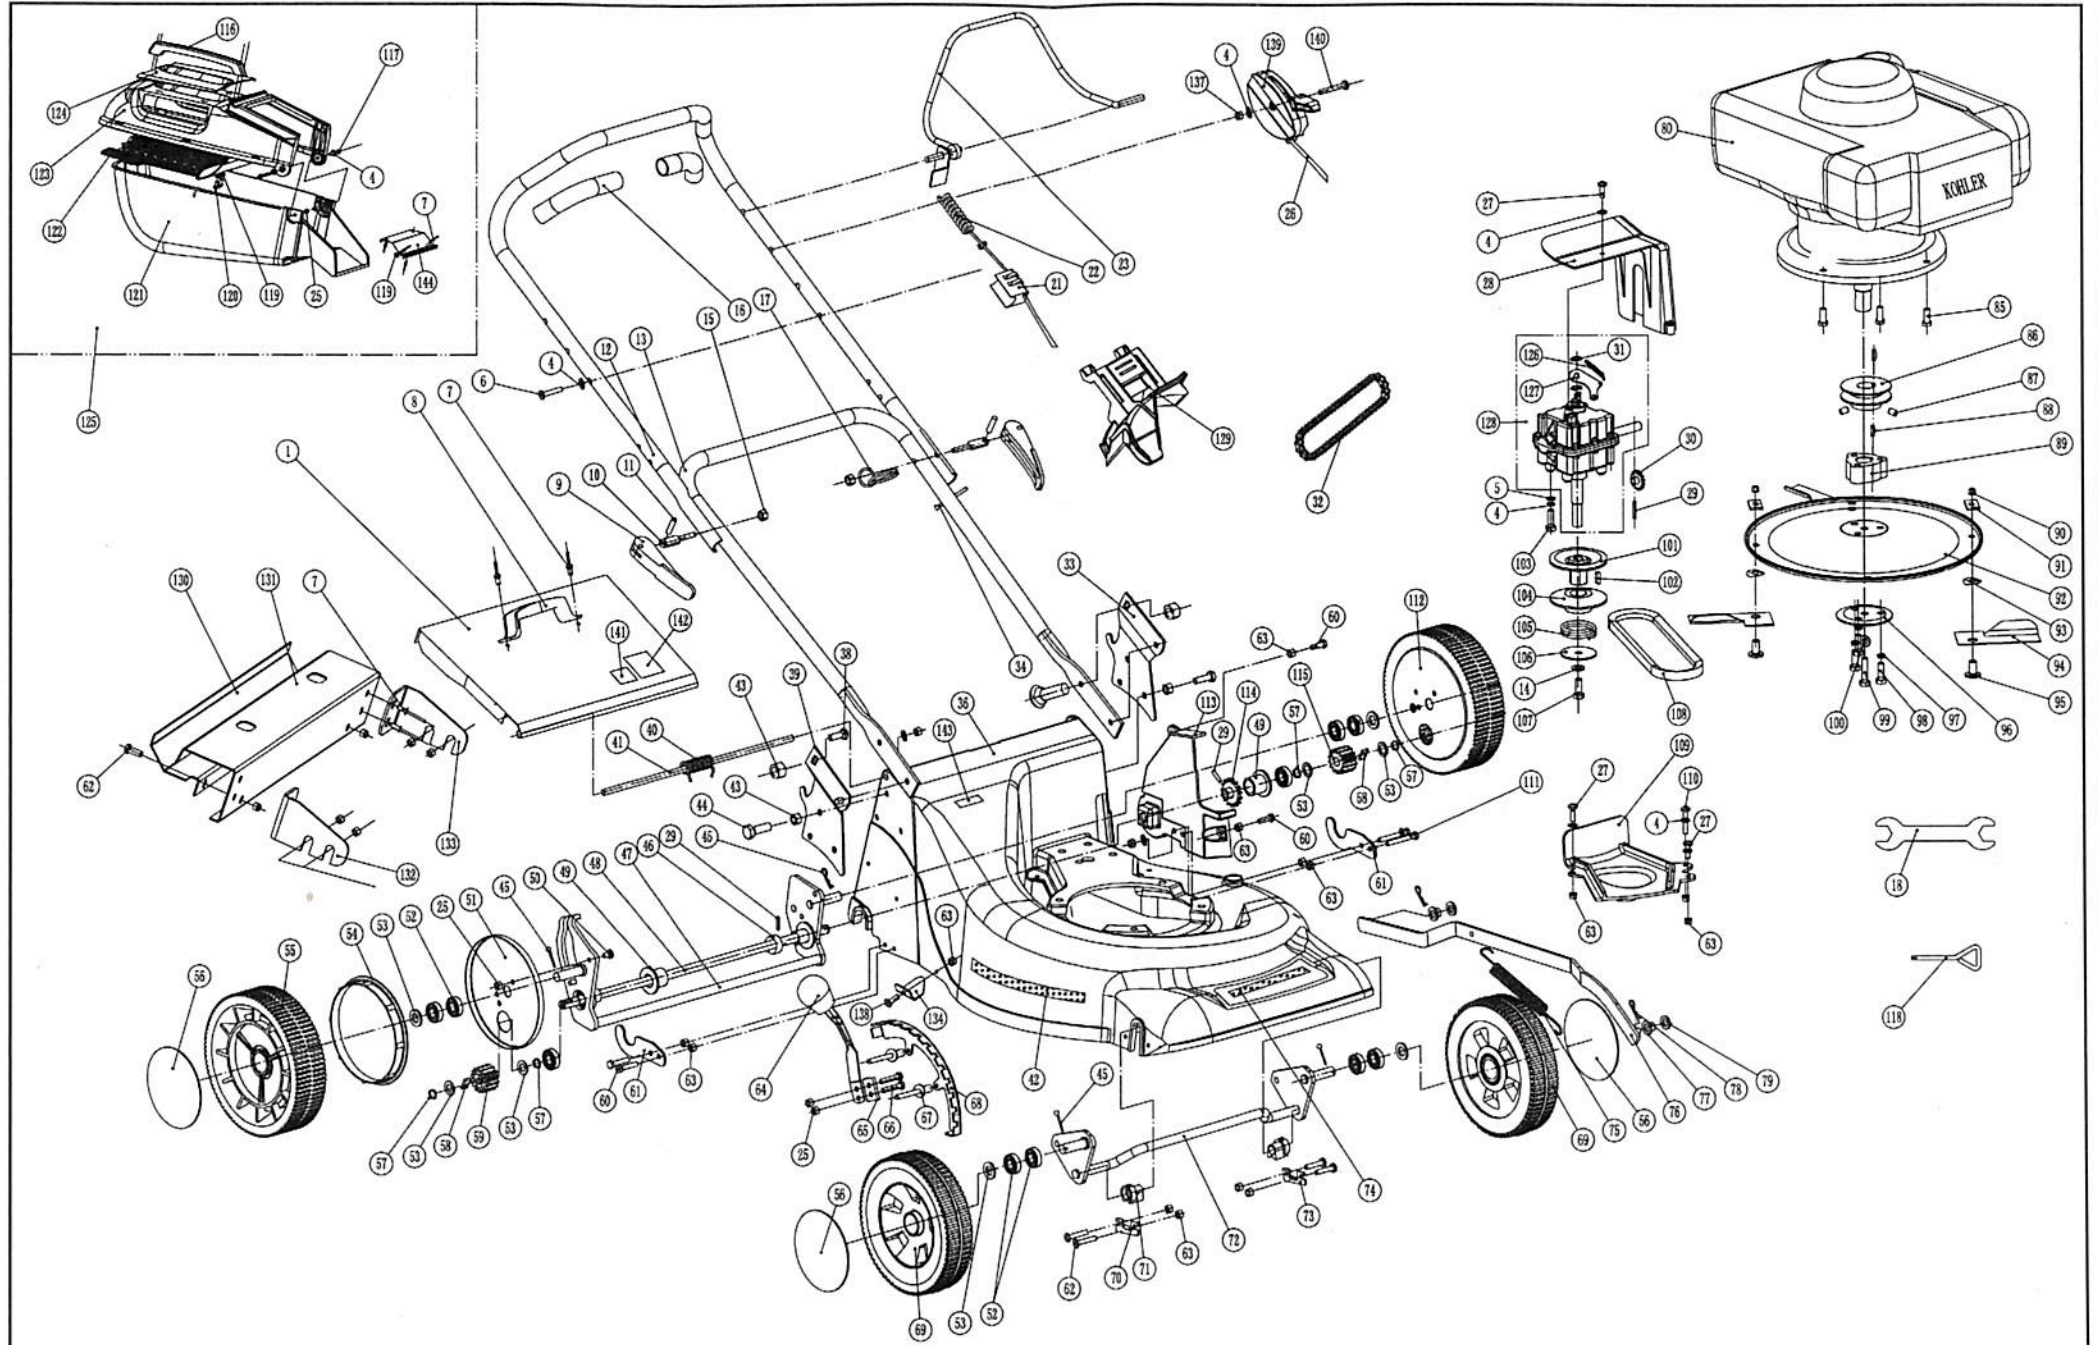

Exploded View Of 797KSP-SUPASWIFT 20" ALLOY KOHLER SP

Exploded View Of 797KSP-SUPASWIFT 20" ALLOY KOHLER SP

Index	NO.	Specification	Qty	Index	NO.	Specification	Qty	Index	NO.	Specification	Qty
1	4062370	Back Cover	1	53	4160500	Gear Washer	8	102	7110515	Flat Key Type A 5×5×14	1
4	7030601	Flat Washer 6	11	54	7220630	Ring	2	103	7010664	Screw M6x12	4
5	7040602	Elastic Washer 6	4	55	8011000	Self-Propelled 8"	2	104	1041150	Bottom Half of the Pulley	1
6	7260636	M6×30 Screw	1	56	4063049	Wheel Cover	4	105	7054001	Large Compression Spring	1
7	7030413	Core Pulling Rivets 4.8×12	10	57	7141201	Shaft Clips d=12	4	106	4150265	Plate	1
8	4011600	Back Cover Handle	1	58	7133101	Gear Piece	2	107	7010836	Hexagon Head Bolts M8×1×20	1
9	4011670	Locking Handle	2	59	1030290	Right Gear	1	108	1050080	Triangular V Belt XPA600	1
10	7010043A	Bolt	2	60	7010605	Bolt M6×20	4	109	4062640	Belt Cover	1
11	7130516	Elastic Pin 5×20	2	61	4020610	Rear Axle Bracket	2	110	7010642	Screw M6×35	1
12	4011800	Push Handle	1	62	7260635	Screws M6×16	6	111	7010666	Screw M6×50	2
13	4010461	Lower Handle	1	63	7020616	Lock M6	18	112	4063070	Left Dust Cover	1
14	7030802	Flat Pad 8	1	64	5012507	Asy H/ADJ handle	1	113	4062660	Chain Guard	1
15	7020009A	Lock Nut 5/16"	2	65	7082920	Pad	1	114	1020370	12 Tooth Sprockets	1
16	4020540	Outer Tube	2	66	7010606	Bolt M6×20	2	115	1030280	Left Gear	1
17	7150003	Steel Ring	1	67	7230412	Pulling Rivets 4.8×14	2	116	4090830	Handle	1
18	4021020	Wrench	1	68	4040750	Board	1	117	7260646	Screw M6×20	2
21	5071900	Clutch Line	1	69	8010982	Front Wheel 7.5"	2	118	5030022	Plus driver	1
22	7057501	Clutch Spring	1	70	4151120	Right Anterior Axis Plate	1	119	7030501	Flat Pad 5	6
23	4020621	Control Handle	1	71	7081250	Sleeve	2	120	7210512	Self-Tapping Screws ST4.8×50	4
25	7020602	Hexagonal Lock Nut M6	7	72	4210630	Front Axle Welding	1	121	4091020	Grass Catcher Down Piece	1
26	5071960	Throttle Cable	1	73	4151110	Left Anterior Axis plate	1	122	4091040	Stencil	1
27	7260635	Screw M6×16	4	74	6070360	Anterior Label	1	123	4091010	Grass Catcher Upper Piece	1
28	4062652	Shield	1	75	7054206	Balance Spring	1	124	4091030H	Decorative Cover	1
29	7130401	Pin 4 ×20	2	76	4050911	Asy Draw Bar	1	125	4091000	Grass Catcher	1
30	1020360	Sprocket Gear	1	77	7120190	Nylon Cover	2	126	7051708	Extension Spring	1
31	7141002	Spring d=10	2	78	7130202	R pin	2	127	4020581	Clutch Lever	1
32	1060601	Chain 06B 52	1	79	7030810	Nylon Gasket	2	128	1080120	Speed Reducer	1
33	4271110	Left Lug Welding	1	80		Gasoline Engine (KOHLER8.0)	1	129	4090950	Block	1
34	7150026	Nylon ties	2	85	7010018A	Tapping Screw	3	130	4062897	Inner Fence	1
36	4240371	20" Aluminum Alloy Shell	1	86	1040792	Engine Pulley (φ22.2)	1	131	4062892	Back Fence	1
38	7180812	Square Bolts M8×20	2	87	7200649	Hexagon Socket Set Screws M6×10	2	132	4062896	Back Fence Right	1
39	4271120	Right Lug Welding	1	88	7110408	Key (B=4)	2	133	4062898	Back Fence Left	1
40	7050202	Spring	1	89	3031580	Coupling (φ22.2)	1	134	4062894	Block Front Support	1
41	4181040	Back Cover Axis	1	90	7020008A	Lock Nut 3/8"	4	137	7020602	Type 1 Hexagon Nuts M6	1
42	6070370	Side Label	3	91	4161700	D Gasket	4	138	7010674	Bolts M6×16	1
43	7020830	Lock Nuts M8	8	92	3050300	Circular Cutter	1	139	5071910	Throttle Control Box	1
44	7010820	Bolts M8×20	6	93	4161710	Toss Cutter Gasket (saddle shape)	4	140	7260625	Screw M6×45	1
45	7130211	Pin φ2.5 × 25	4	94	3010480	Toss Cutter 117×50	4	141	6061330	Label	1
46	7220540	Oil Seal Ring	1	95	7181062	Toss Cutter Bolt	4	142	6070240	Warning label	1
47	4210621	Rear Axle Welding	1	96	4151350	Cutter Plate	1	143	6070380	Name label	1
48	1011560	Drive Shaft	1	97	7040003A	Elastic cushion 5/16×1/8×3/32	3	144	4063820	Plate	1
49	4070390	Outer Sleeve	2	98	7010002	Inch Screw 5/16"	3				
50	7260635	Screw M6×16	3	99	7010042A	Central Screw 3/8-24UNF	1				
51	4063060	Steel Cover	1	100	7031017	Flat Pad 3/8×3/4×16G	1				
52	7061207	Bearing 1616z	10	101	1041140	Top Half of the Pulley	1				