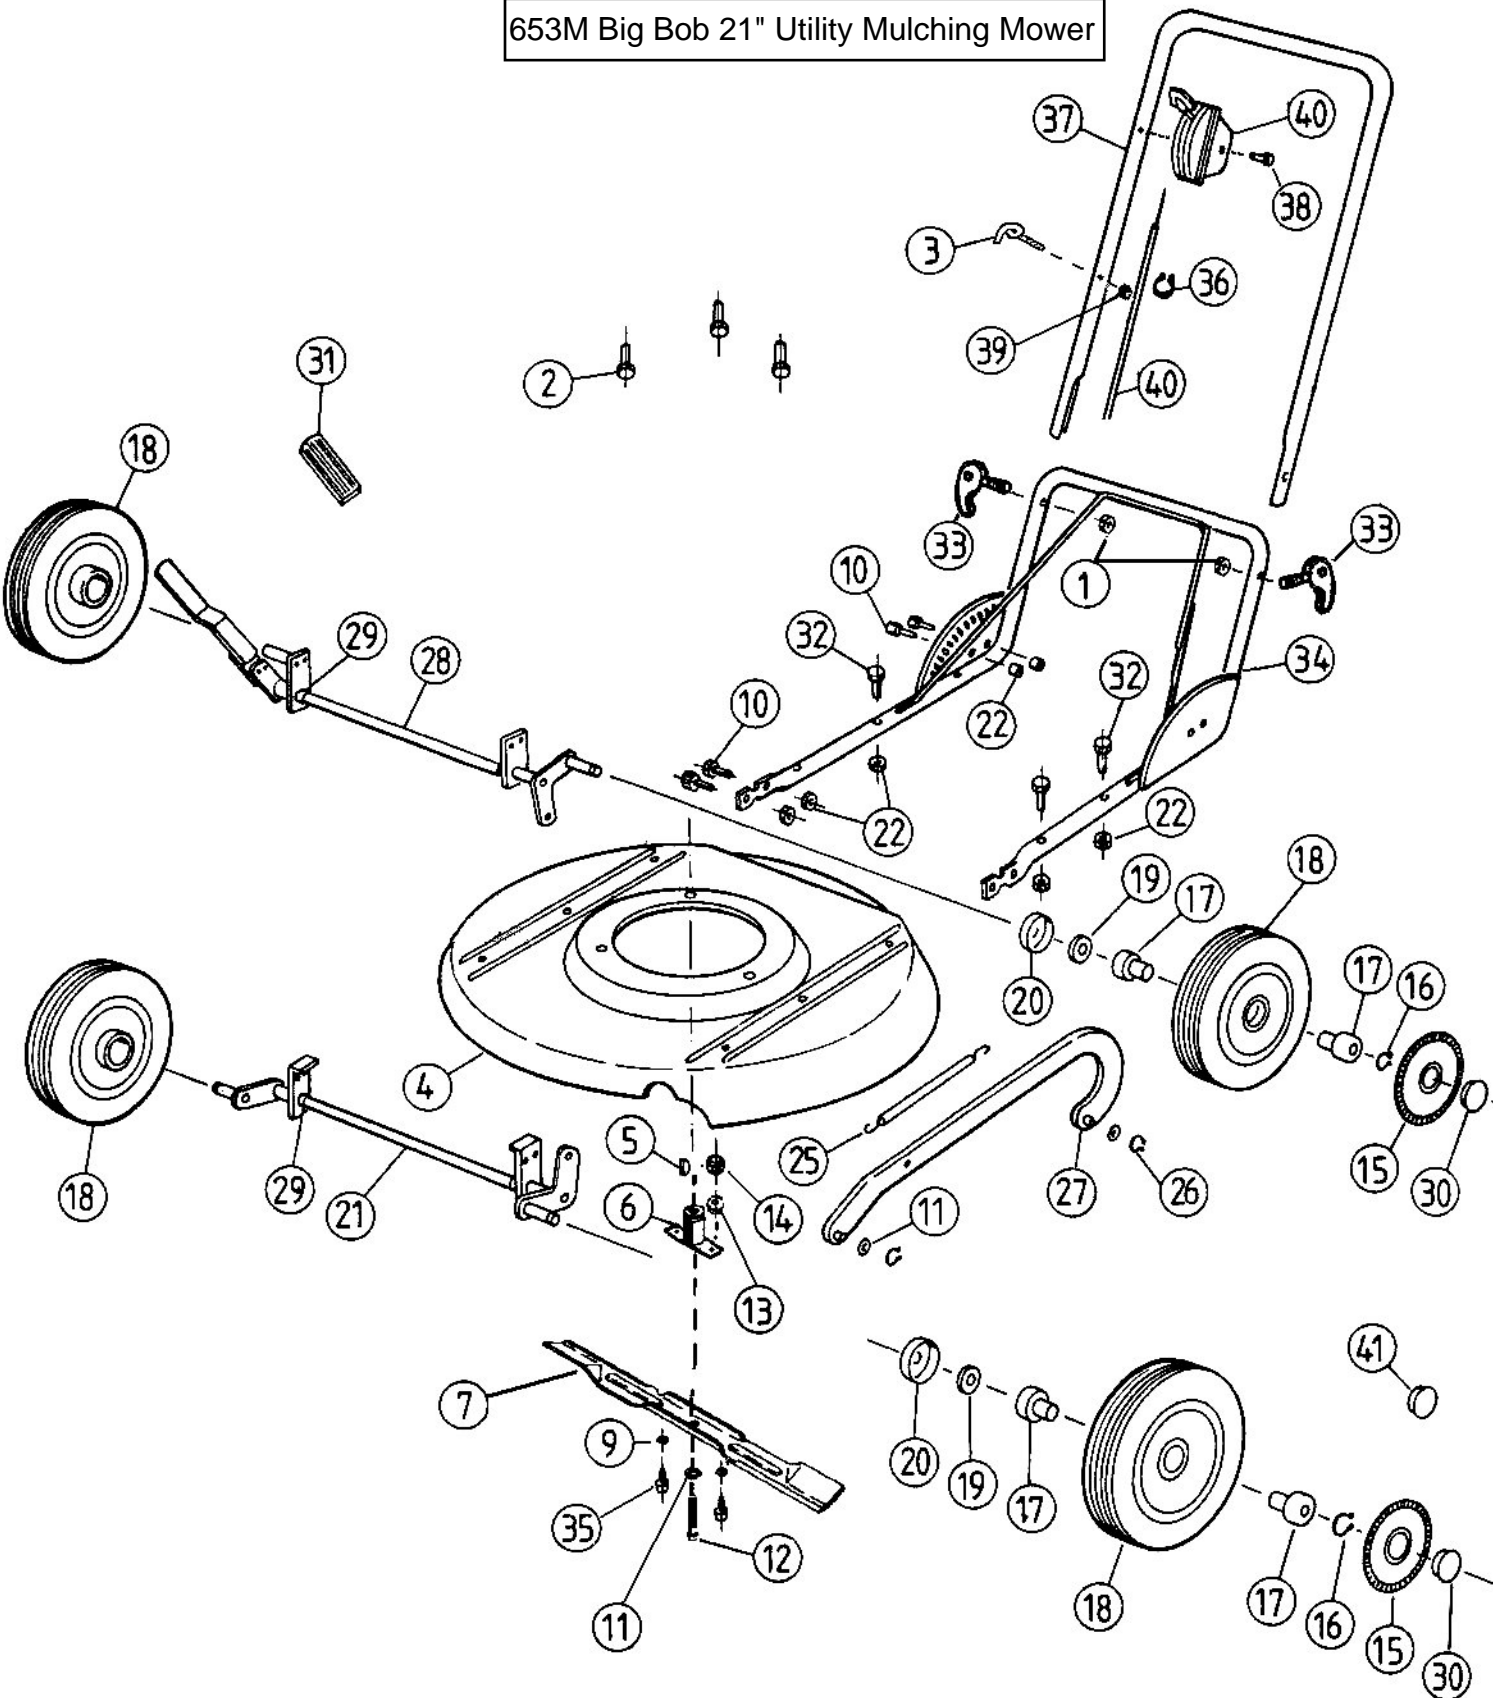

## 653M BIG BOB MULCHER PARTS LISTING

Item #	Part No.	Description	Qty.	Remarks
1	AS900004	NUT, NYLOC M8	2	Use with flat washer behind nut
2	AS901289	BOLT, SELF TAP 3/8 X 1 1/8	3	
3	AS901291	BOLT, PIGTAIL	1	
4	AS900900	CHASSIS - RED	1	
5	AS900112	WOODRUFF KEY 5/32 X 5/8	1	
6	AS901276	BLADE BOSS, MULCHING	1	
7	AS900907	MULCHING BLADE	1	
8	AS900115	WASHER, SPINNER PLATE	1	
9		WASHER	2	
10	AS900669	SET SCREW, M6 X 16MM HT HEX	8	
11	AS900917	FLAT WASHER, 10MM X 21MM ZP	3	
12	AS901279	SET SCREW, 3/8 X 11/4 UNF HT HEX	1	
13		WASHER	2	
14	AS901277	NYLOC NUT 3/8" UNF	2	
15	AS900876	HUB CAP	4	Discontinued <a href="#">click here for details</a>
16	AS901400	CIRCLIP, 12MM EXTERNAL	4	Discontinued <a href="#">click here for details</a>
17	AS900865	WHEEL BEARING, ACETAL	8	Discontinued <a href="#">click here for details</a>
	AS900015	WHEEL BEARING, HEAVY DUTY	4	Discontinued <a href="#">click here for details</a> Use AS900856 wheel c/w bearings
18	AS900856	WHEEL WITH TYRE, 205MM	4	Superseded by AS900856
	AS900751	WHEEL c/w TYRE, DELUXE 205MM	2	Discontinued <a href="#">click here for details</a>
	AS901307	WHEEL c/w TYRE & BEARINGS	4	Discontinued <a href="#">click here for details</a>
19	AS900177	WASHER, PLASTIC 12MM	4	Discontinued <a href="#">click here for details</a>
20	AS900018	DUST COVER	4	Discontinued <a href="#">click here for details</a>
21	AS900332	FRONT AXLE ASSEMBLY	1	
22	AS900303	NUT, NYLOC 6MM	17	
23	AS901003	SIDE CHUTE, NYLON	1	
24	AS900669	SET SCREW, M6 X 16MM HT HEX	2	
25	AS900181	CONNECTOR BAR SPRING	1	
26	AS900178	E CLIP 9MM	2	
27	AS900330	CONNECTOR BAR ASSEMBLY	1	
28	AS900334	REAR AXLE ASSEMBLY	1	
29	AS900197	SPLIT PLASTIC BUSH	4	
30	AS900189	HUB CAP INSERT	4	Discontinued <a href="#">click here for details</a>
31	AS900044	HANDLE GRIP - HEIGHT ADJUSTER	1	
32	AS900308	SET SCREW M6 X 30MM	6	
33	AS900759	HANDLE, QUICK RELEASE	2	
34	AS900366	LOWER HANDLE	1	
35	AS901278	SET SCREW, 3/8" X 1"	2	
36	AS900038	CABLE TIE 150MM UV BLACK	1	
37	AS900800	UPPER HANDLE, STRAIGHT	1	Early models
	AS900335	UPPER HANDLE, COMFORT	1	Later models
38	AS900042	SCREW, SELF TAP 11/2 X 10G	1	Use with flat washer behind screw head
39	AS900303	NUT, NYLOC 6MM	1	
40	AS911111	THROTTLE CONTROL ASSEMBLY	1	Complete with throttle cable.
41	AS900074	HUB CAP, LARGE	4	Discontinued <a href="#">click here for details</a>