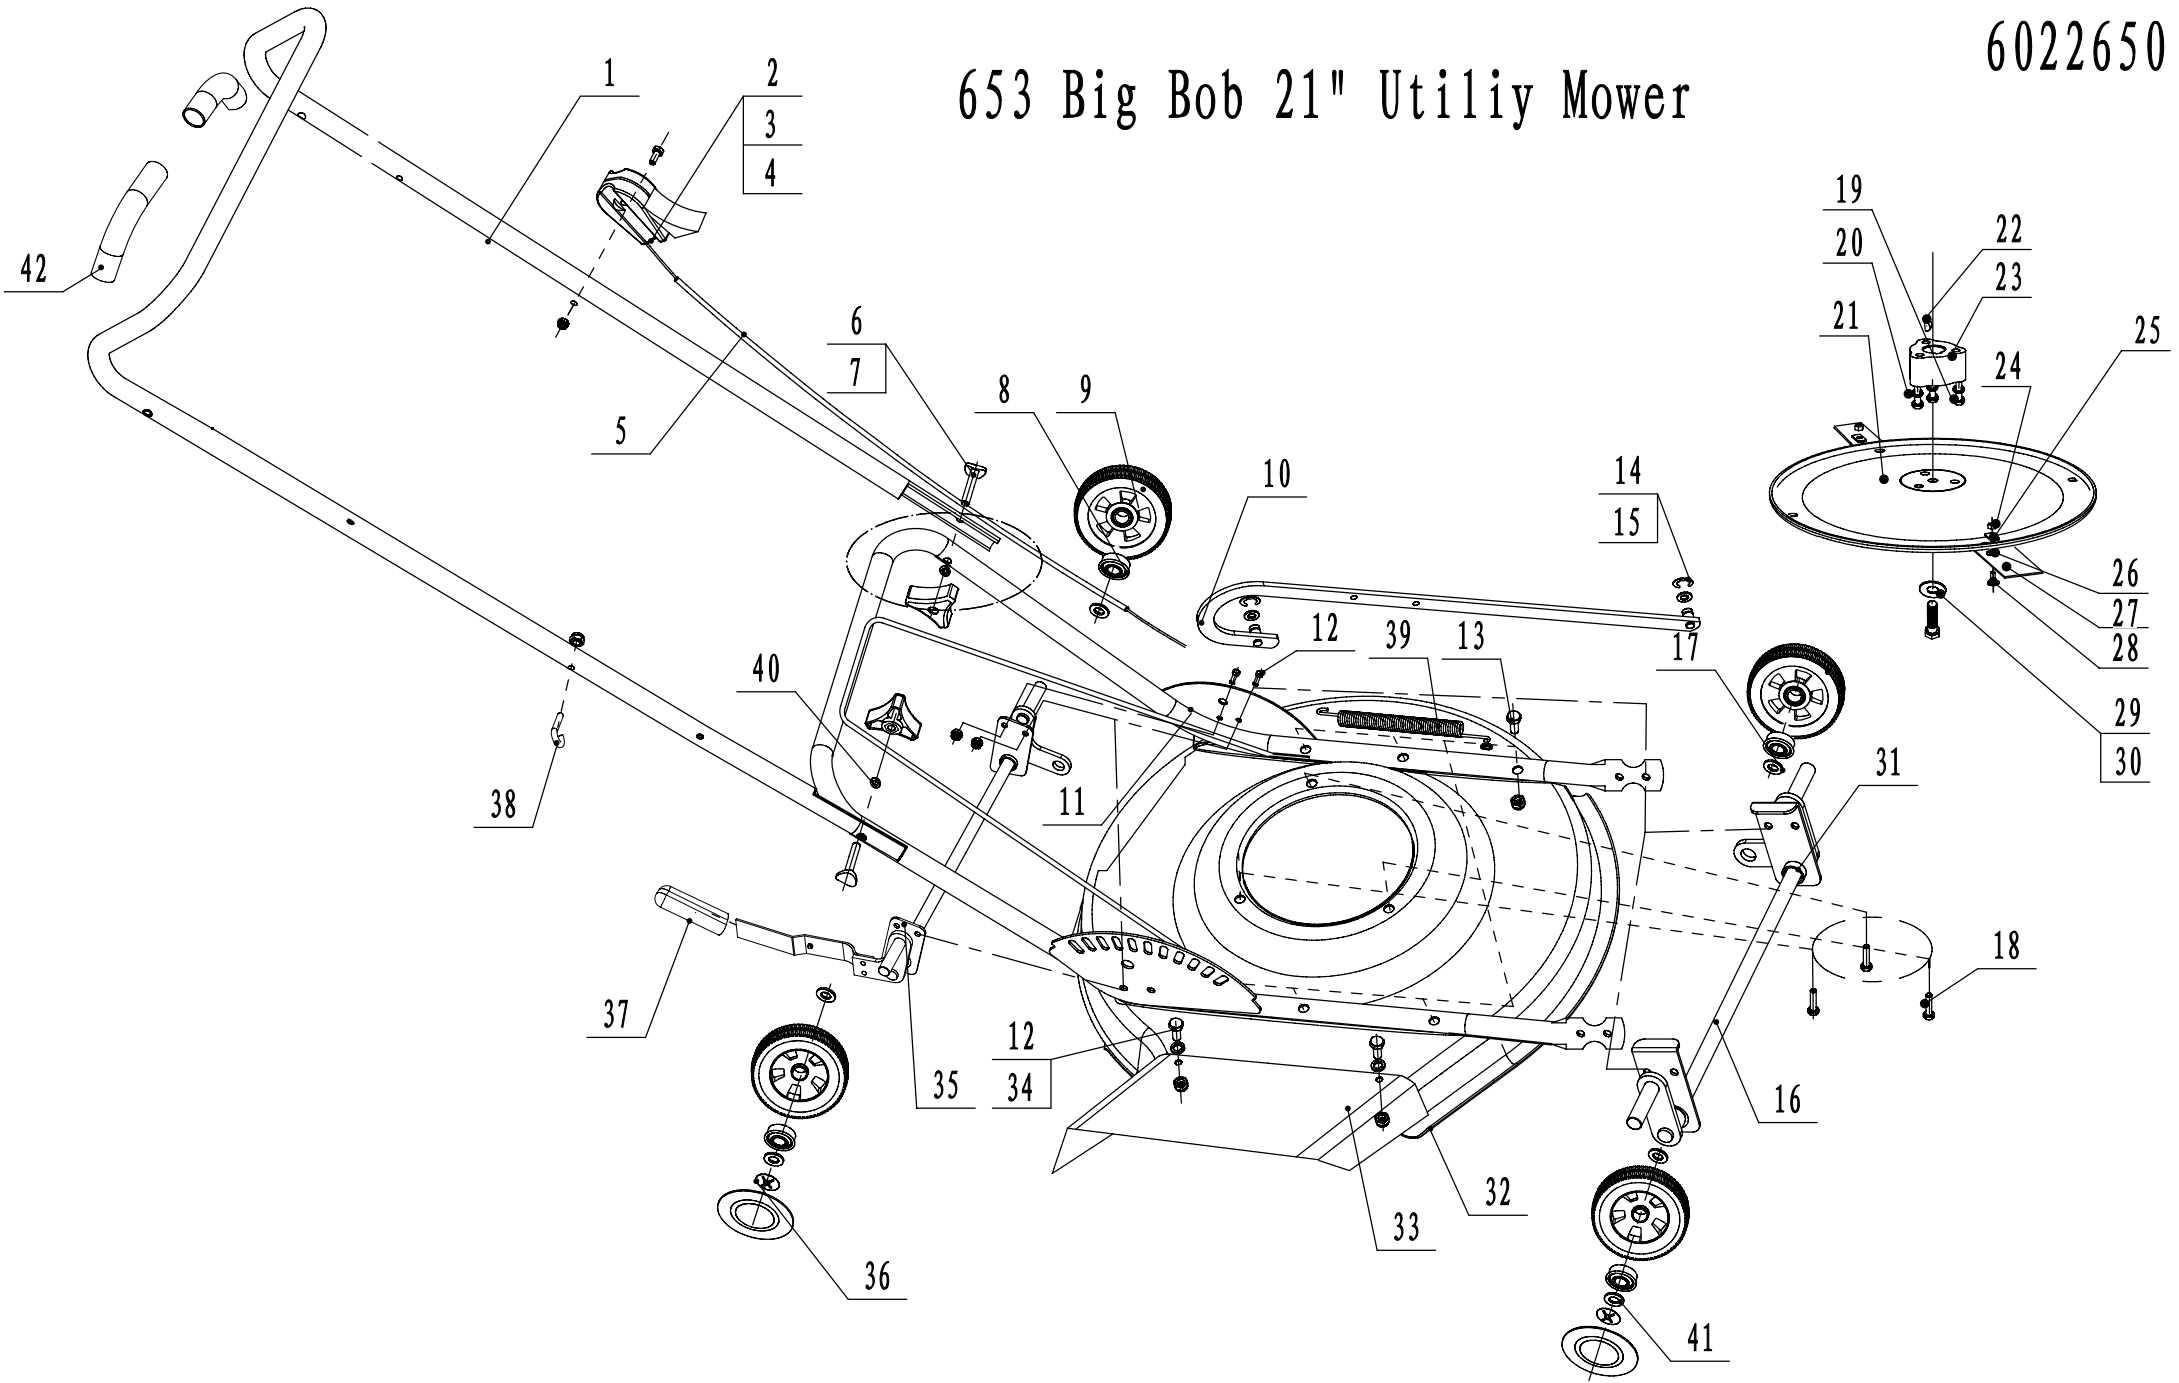

6022650

653 Big Bob 21" Utility Mower

653 Big Bob 21" Utiliy Mower				
Index	NO.	Specification	quantity	Remark
1	AS800018	Upper handle	1	
2	AS800012	Asy throttle control	1	
3	AS900042	Screw M6x45	1	
4	AS900303	Locknut, Nyloc M6	19	
5	AS800013	Throttle cable	1	
6	5010811	Screw	2	
7	5010812	Knob	2	
8	AS900865	Bearing	8	
9	AS800008	8" wheel	4	
10	AS900306	Asy connecting handle	1	
11	AS900310	Fixed handle	1	
12	AS900669	Screw M6x16	10	
13	AS900308	Screw M6x30	6	
14	AS900917	Washer	2	
15	AS900178	split washer	2	
16	AS900302	Asy front axle	1	
17	7031201	Washer 12	4	
18	7010018A	Tapping screw ST3/8×1 1/8	3	For Engine:XT775
	AS901237	Bolt M5/16x25	3	For Engine:HONDA
	AS800001	Washer	3	For Engine:HONDA
19	7010028A	Bolt 1/4"-28xz	3	
20	7040606	Washer 1/4"	3	
21	3050310	Round disc	1	
22	AS900112	Woodruff key	1	
23	4120560	Boss disc	1	
24	7020008A	Nut 3/8	2	
25	4161700	Washer "D"	2	
26	4160690	Washer	2	
27	AS800326	Swing blade	2	
28	7181062	Screw	2	
29	7031017	Washer	1	
30	7010042A	Center bolt	1	
31	AS900197	Axle cover	4	
32	AS900886XT	Deck	1	For Engine:XT775
	AS900886R	Deck	1	For Engine:HONDA
33	AS901003	grass discharge	1	
34	AS901275	Big washer 6	2	
35	AS900307	Asy Rear axle	1	
36	5020474	Lock	4	
37	AS900044	Handle cover	1	
38	AS901291	Clip	1	
39	AS900181	Spring	1	
40	7030802	Washer 8	2	
41	4162070	Washer 12	4	