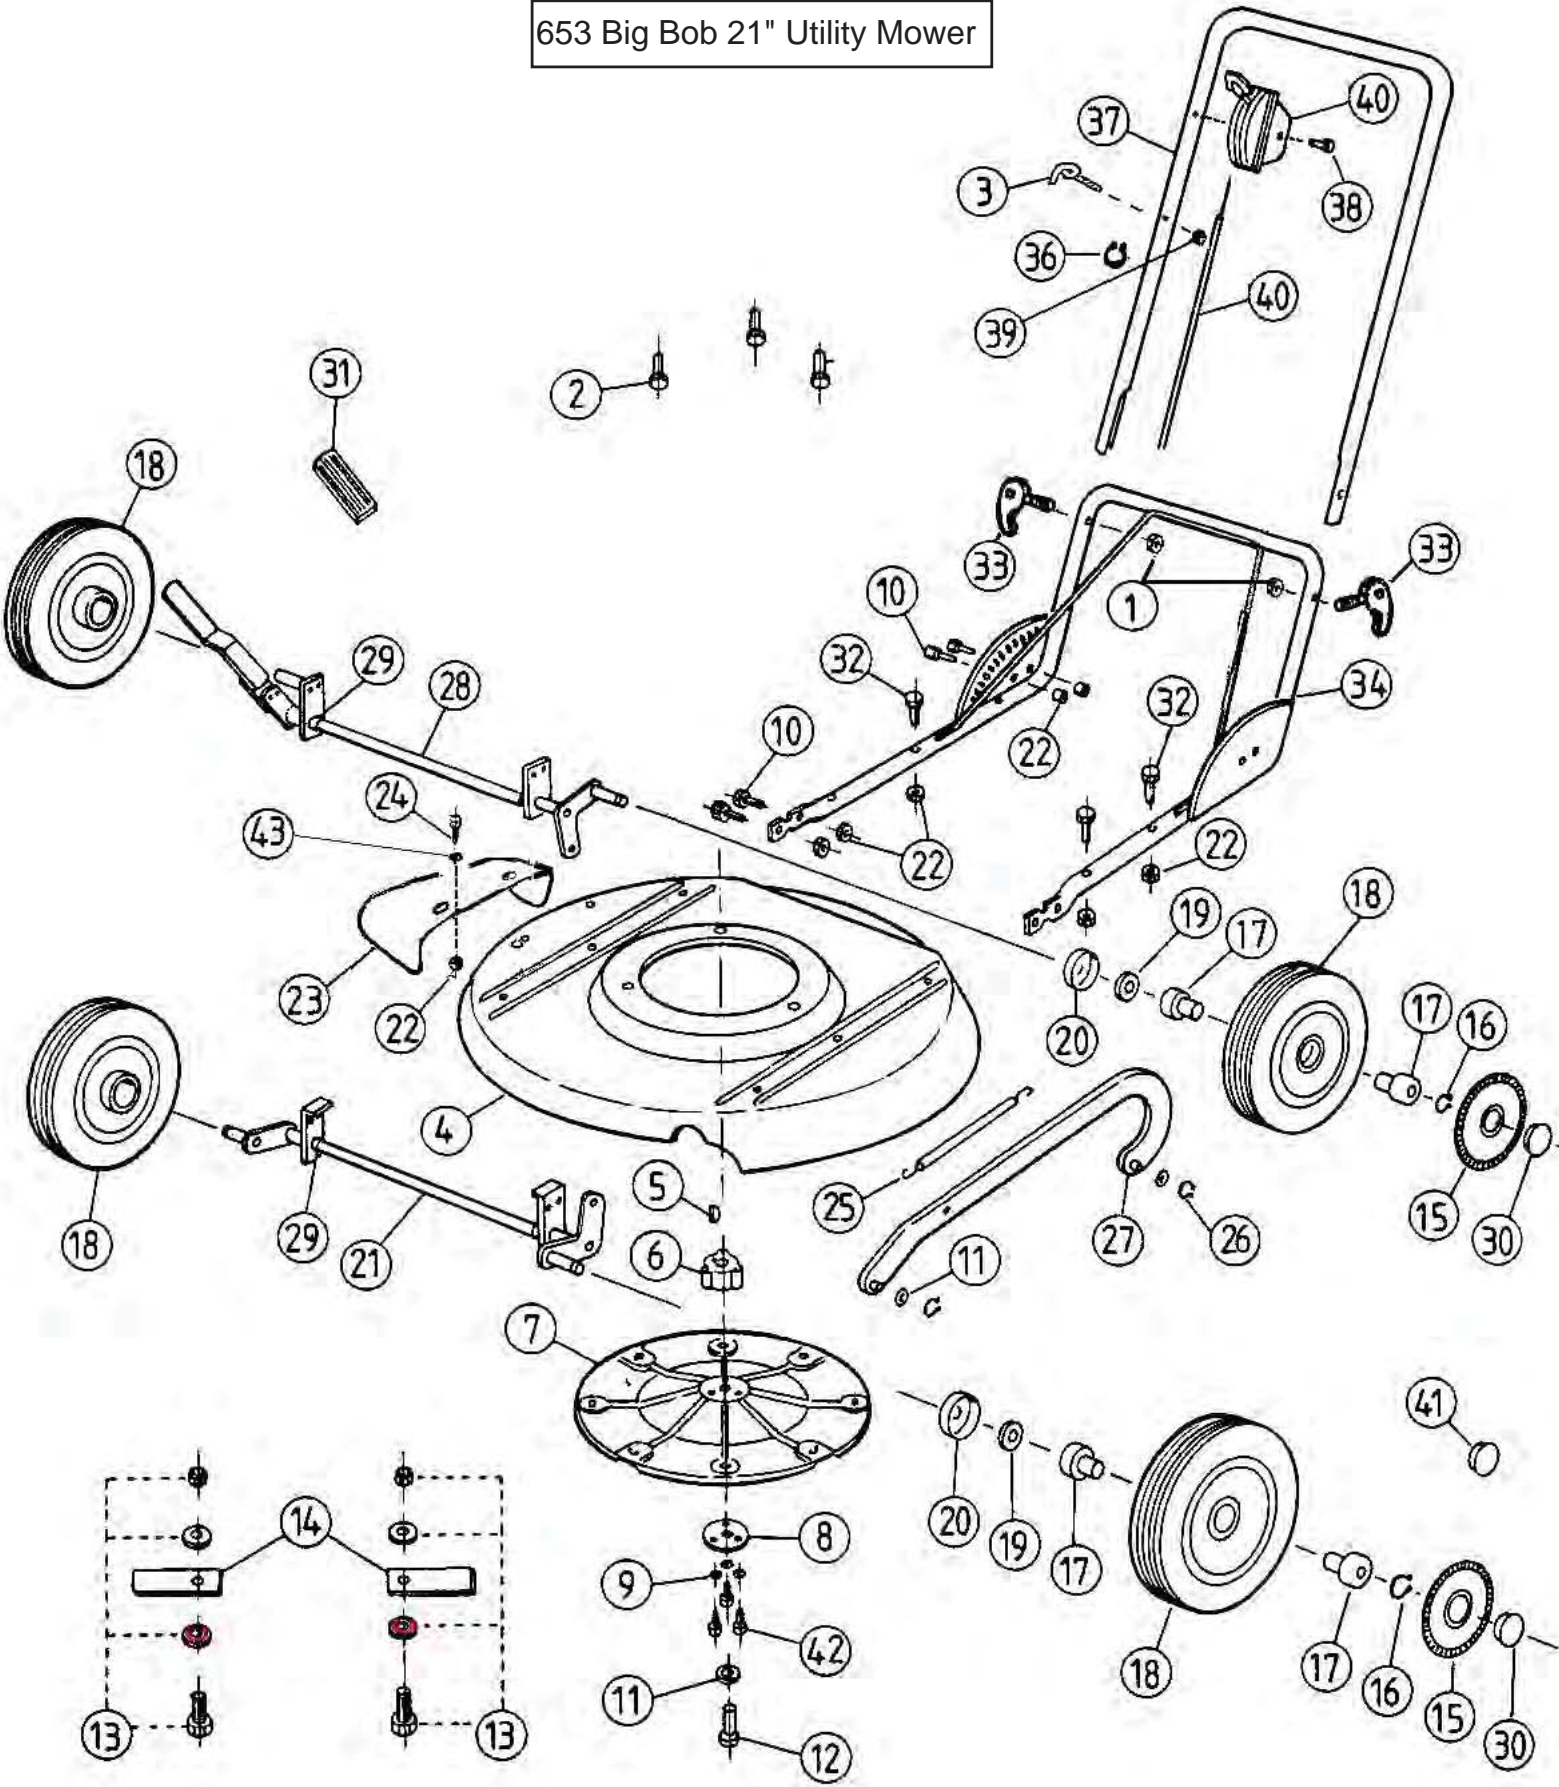

653 Big Bob 21" Utility Mower

653 BIG BOB PARTS LISTING

Item #	Part No.	Description	Qty.	Remarks
1	AS900004	NUT, NYLOC M8	2	Use with flat washer behind nut
2	AS901289	BOLT, SELF TAP 3/8 X 1 1/8	3	
3	AS901291	BOLT, PIGTAIL	1	
4	AS900887	CHASSIS - RED	1	
5	AS900112	WOODRUFF KEY 5/32 X 5/8	1	
6	AS900113	TRIANGULAR SINTERED BOSS	1	
7	AS900172	SPINNER PLATE	1	
8	AS900115	WASHER, SPINNER PLATE	1	
9	AS900116	INTERNAL STAR WASHER	3	
10	AS900669	SET SCREW, M6 X 16MM HT HEX	8	
11	AS900917	FLAT WASHER, 10MM X 21MM ZP	3	
12	AS900118	SET SCREW, 3/8 X 11/4 UNF HT HEX	1	
13	AS900836	BLADE BOLT KIT	1	Kit consists of 2 bolt sets
14	AS900331	BLADE KIT	1	Kit consists of 2 blades
15	AS900876	HUB CAP	4	Discontinued click here for details
16	AS901400	CIRCLIP, 12MM EXTERNAL	4	Discontinued click here for details
17	AS900865	WHEEL BEARING, ACETAL	8	Discontinued click here for details
18	AS900015	BEARING, HEAVY DUTY	4	Discontinued click here for details
	AS900856	WHEEL WITH TYRE, 205MM	4	Superseded by AS900856
19	AS900751	WHEEL c/w TYRE, DELUXE 205MM	4	Superseded by AS900856
	AS901307	WHEEL c/w TYRE & BEARING	4	Discontinued click here for details
	AS900177	WASHER, PLASTIC 12MM	4	Discontinued click here for details
20	AS900018	DUST COVER	4	Discontinued click here for details
21	AS900332	FRONT AXLE ASSEMBLY	1	
22	AS900303	NUT, NYLOC 6MM	17	
23	AS901003	SIDE CHUTE, NYLON	1	
24	AS900669	SET SCREW, M6 X 16MM HT HEX	2	
25	AS900181	CONNECTOR BAR SPRING	1	
26	AS900178	E CLIP 9MM	2	
27	AS900333	CONNECTOR BAR ASSEMBLY	1	
28	AS900334	REAR AXLE ASSEMBLY	1	
29	AS900197	SPLIT PLASTIC BUSH	4	
30	AS900189	HUB CAP INSERT	4	Discontinued click here for details
31	AS900044	HANDLE GRIP - HEIGHT ADJUSTER	1	
32	AS900308	SET SCREW M6 X 30MM	6	
33	AS900759	HANDLE, QUICK RELEASE	2	
34	AS900633	LOWER HANDLE	1	
36	AS900038	CABLE TIE 150MM UV BLACK	1	
37	AS900800	UPPER HANDLE, STRAIGHT	1	Early models only
38	AS900335	UPPER HANDLE, COMFORT	1	Later models
	AS900042	SCREW, SELF TAP 11/2 X 10G	1	
39		NUT, NYLOC 6MM	1	
40	AS911111	THROTTLE CONTROL ASSEMBLY	1	Complete with throttle cable.
41	AS900073	HUB CAP, SMALL	4	Discontinued click here for details
42	AS900784	HEX SCREW, M6 X 20MM	3	
43	AS901275	FLAT WASHER,	2	