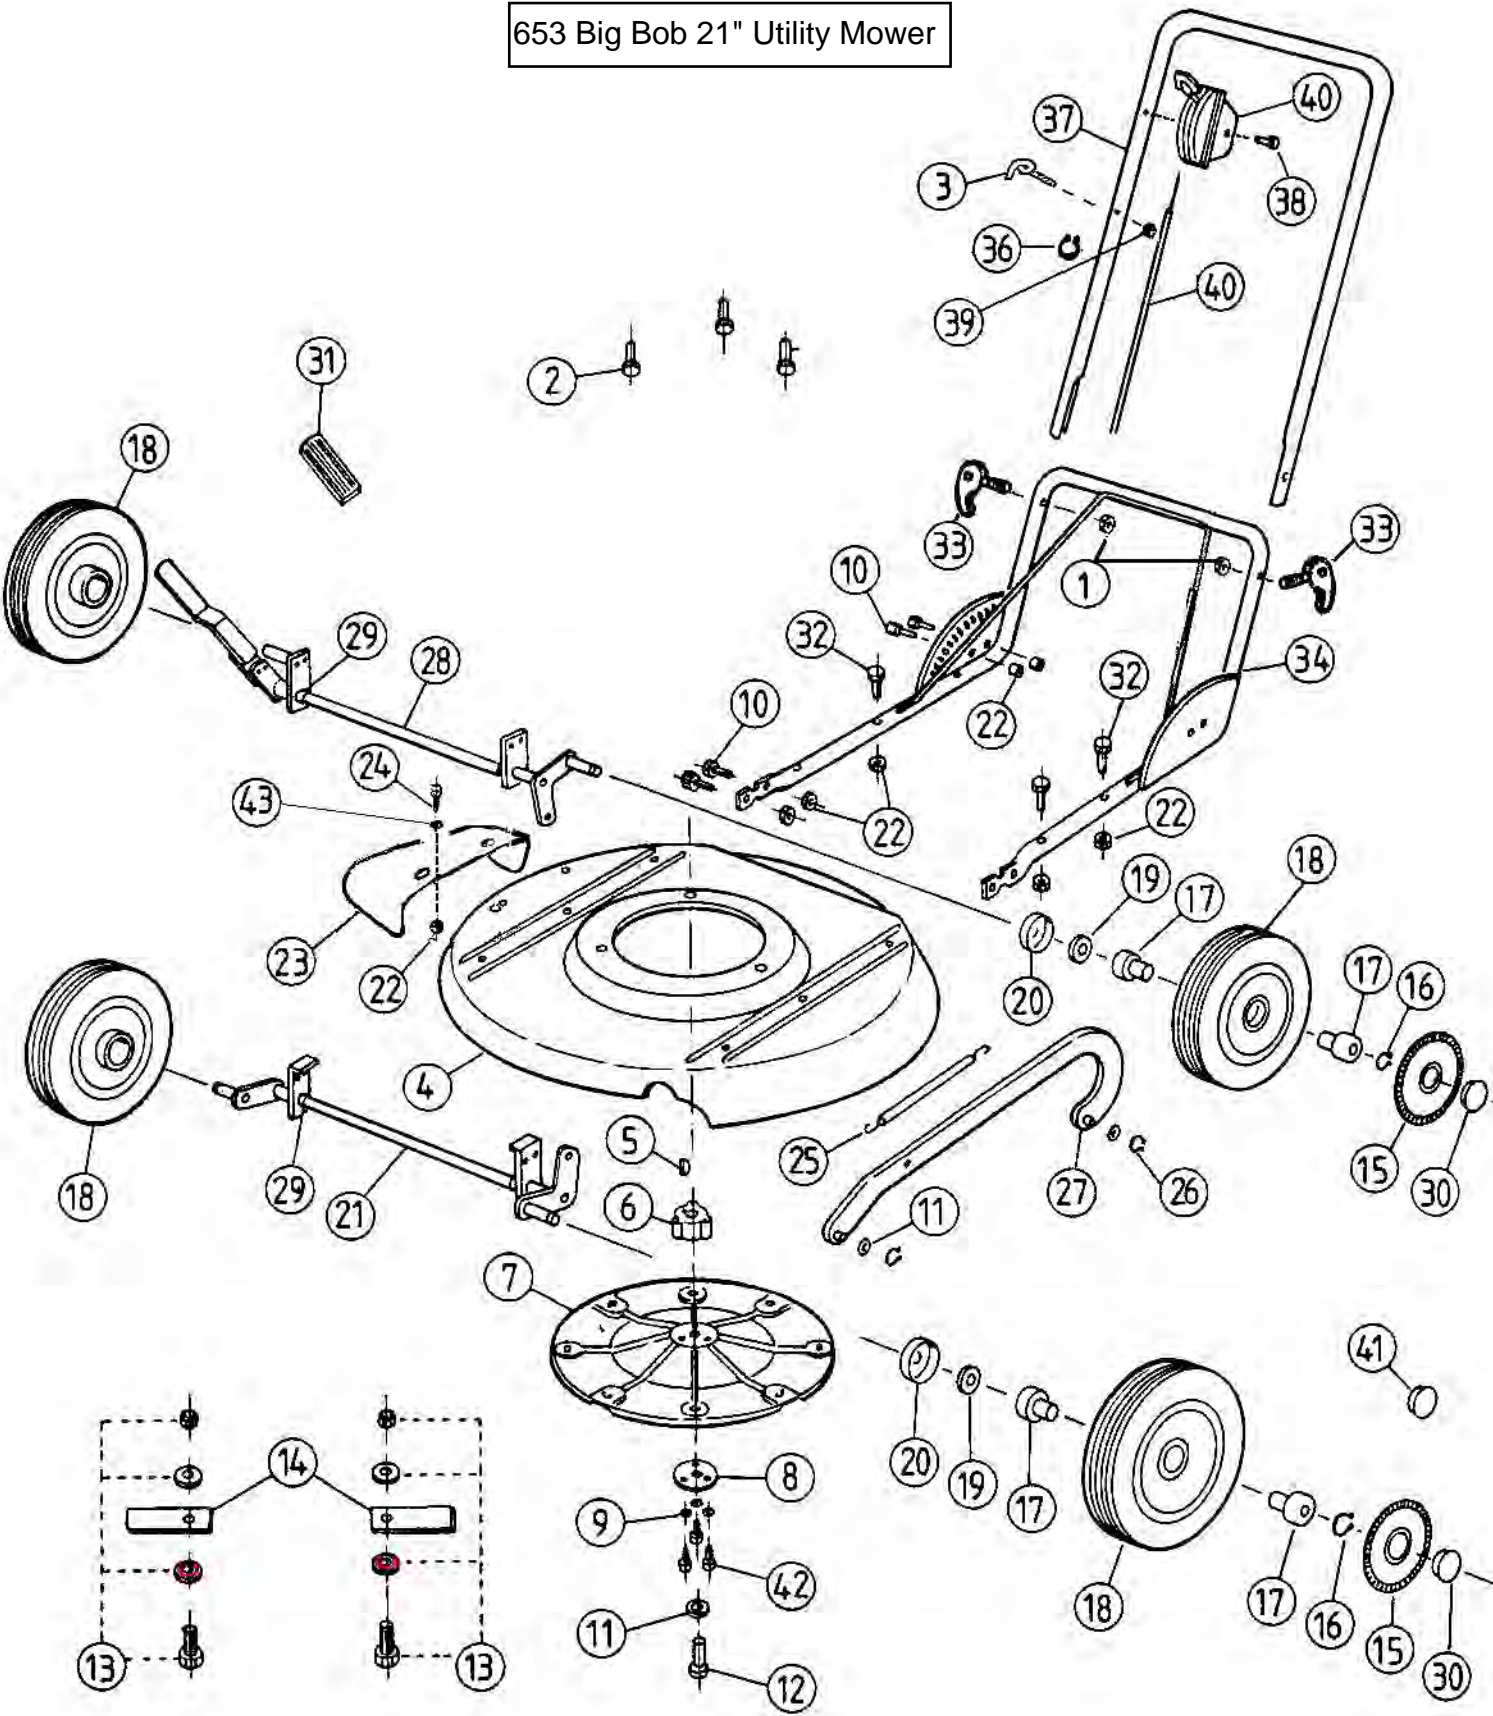

653 Big Bob 21" Utility Mower

653 BIG BOB PARTS LISTING

Item #	Part No.	Description	Qty.	Remarks
1	AS900004	NUT, NYLOC M8	2	Use with flat washer behind nut
2	AS901289	BOLT, SELF TAP 3/8 X 1 1/8	3	
3	AS901291	BOLT, PIGTAIL	1	
4	AS900887	CHASSIS - RED	1	
5	AS900112	WOODRUFF KEY 5/32 X 5/8	1	
6	AS900113	TRIANGULAR SINTERED BOSS	1	
7	AS900172	SPINNER PLATE	1	
8	AS900115	WASHER, SPINNER PLATE	1	
9	AS900116	INTERNAL STAR WASHER	3	
10	AS900669	SET SCREW, M6 X 16MM HT HEX	8	
11	AS900917	FLAT WASHER, 10MM X 21MM ZP	3	
12	AS900118	SET SCREW, 3/8 X 11/4 UNF HT HEX	1	
13	AS900836	BLADE BOLT KIT	1	Kit consists of 2 bolt sets
14	AS900331	BLADE KIT	1	Kit consists of 2 blades
15	AS900876	HUB CAP	4	Discontinued click here for details
16	AS901400	CIRCLIP, 12MM EXTERNAL	4	Discontinued click here for details
17	AS900865	WHEEL BEARING, ACETAL	8	Discontinued click here for details
18	AS900015	BEARING, HEAVY DUTY	4	Discontinued click here for details
	AS900856	WHEEL WITH TYRE, 205MM	4	Superseded by AS900856
19	AS900751	WHEEL c/w TYRE, DELUXE 205MM	4	Superseded by AS900856
	AS901307	WHEEL c/w TYRE & BEARING	4	Discontinued click here for details
	AS900177	WASHER, PLASTIC 12MM	4	Discontinued click here for details
20	AS900018	DUST COVER	4	Discontinued click here for details
21	AS900332	FRONT AXLE ASSEMBLY	1	
22	AS900303	NUT, NYLOC 6MM	17	
23	AS901003	SIDE CHUTE, NYLON	1	
24	AS900669	SET SCREW, M6 X 16MM HT HEX	2	
25	AS900181	CONNECTOR BAR SPRING	1	
26	AS900178	E CLIP 9MM	2	
27	AS900333	CONNECTOR BAR ASSEMBLY	1	
28	AS900334	REAR AXLE ASSEMBLY	1	
29	AS900197	SPLIT PLASTIC BUSH	4	
30	AS900189	HUB CAP INSERT	4	Discontinued click here for details
31	AS900044	HANDLE GRIP - HEIGHT ADJUSTER	1	
32	AS900308	SET SCREW M6 X 30MM	6	
33	AS900759	HANDLE, QUICK RELEASE	2	
34	AS900633	LOWER HANDLE	1	
36	AS900038	CABLE TIE 150MM UV BLACK	1	
37	AS900800	UPPER HANDLE, STRAIGHT	1	Early models only
38	AS900335	UPPER HANDLE, COMFORT	1	Later models
	AS900042	SCREW, SELF TAP 11/2 X 10G	1	
39		NUT, NYLOC 6MM	1	
40	AS911111	THROTTLE CONTROL ASSEMBLY	1	Complete with throttle cable.
41	AS900073	HUB CAP, SMALL	4	Discontinued click here for details
42	AS900784	HEX SCREW, M6 X 20MM	3	
43	AS901275	FLAT WASHER,	2	