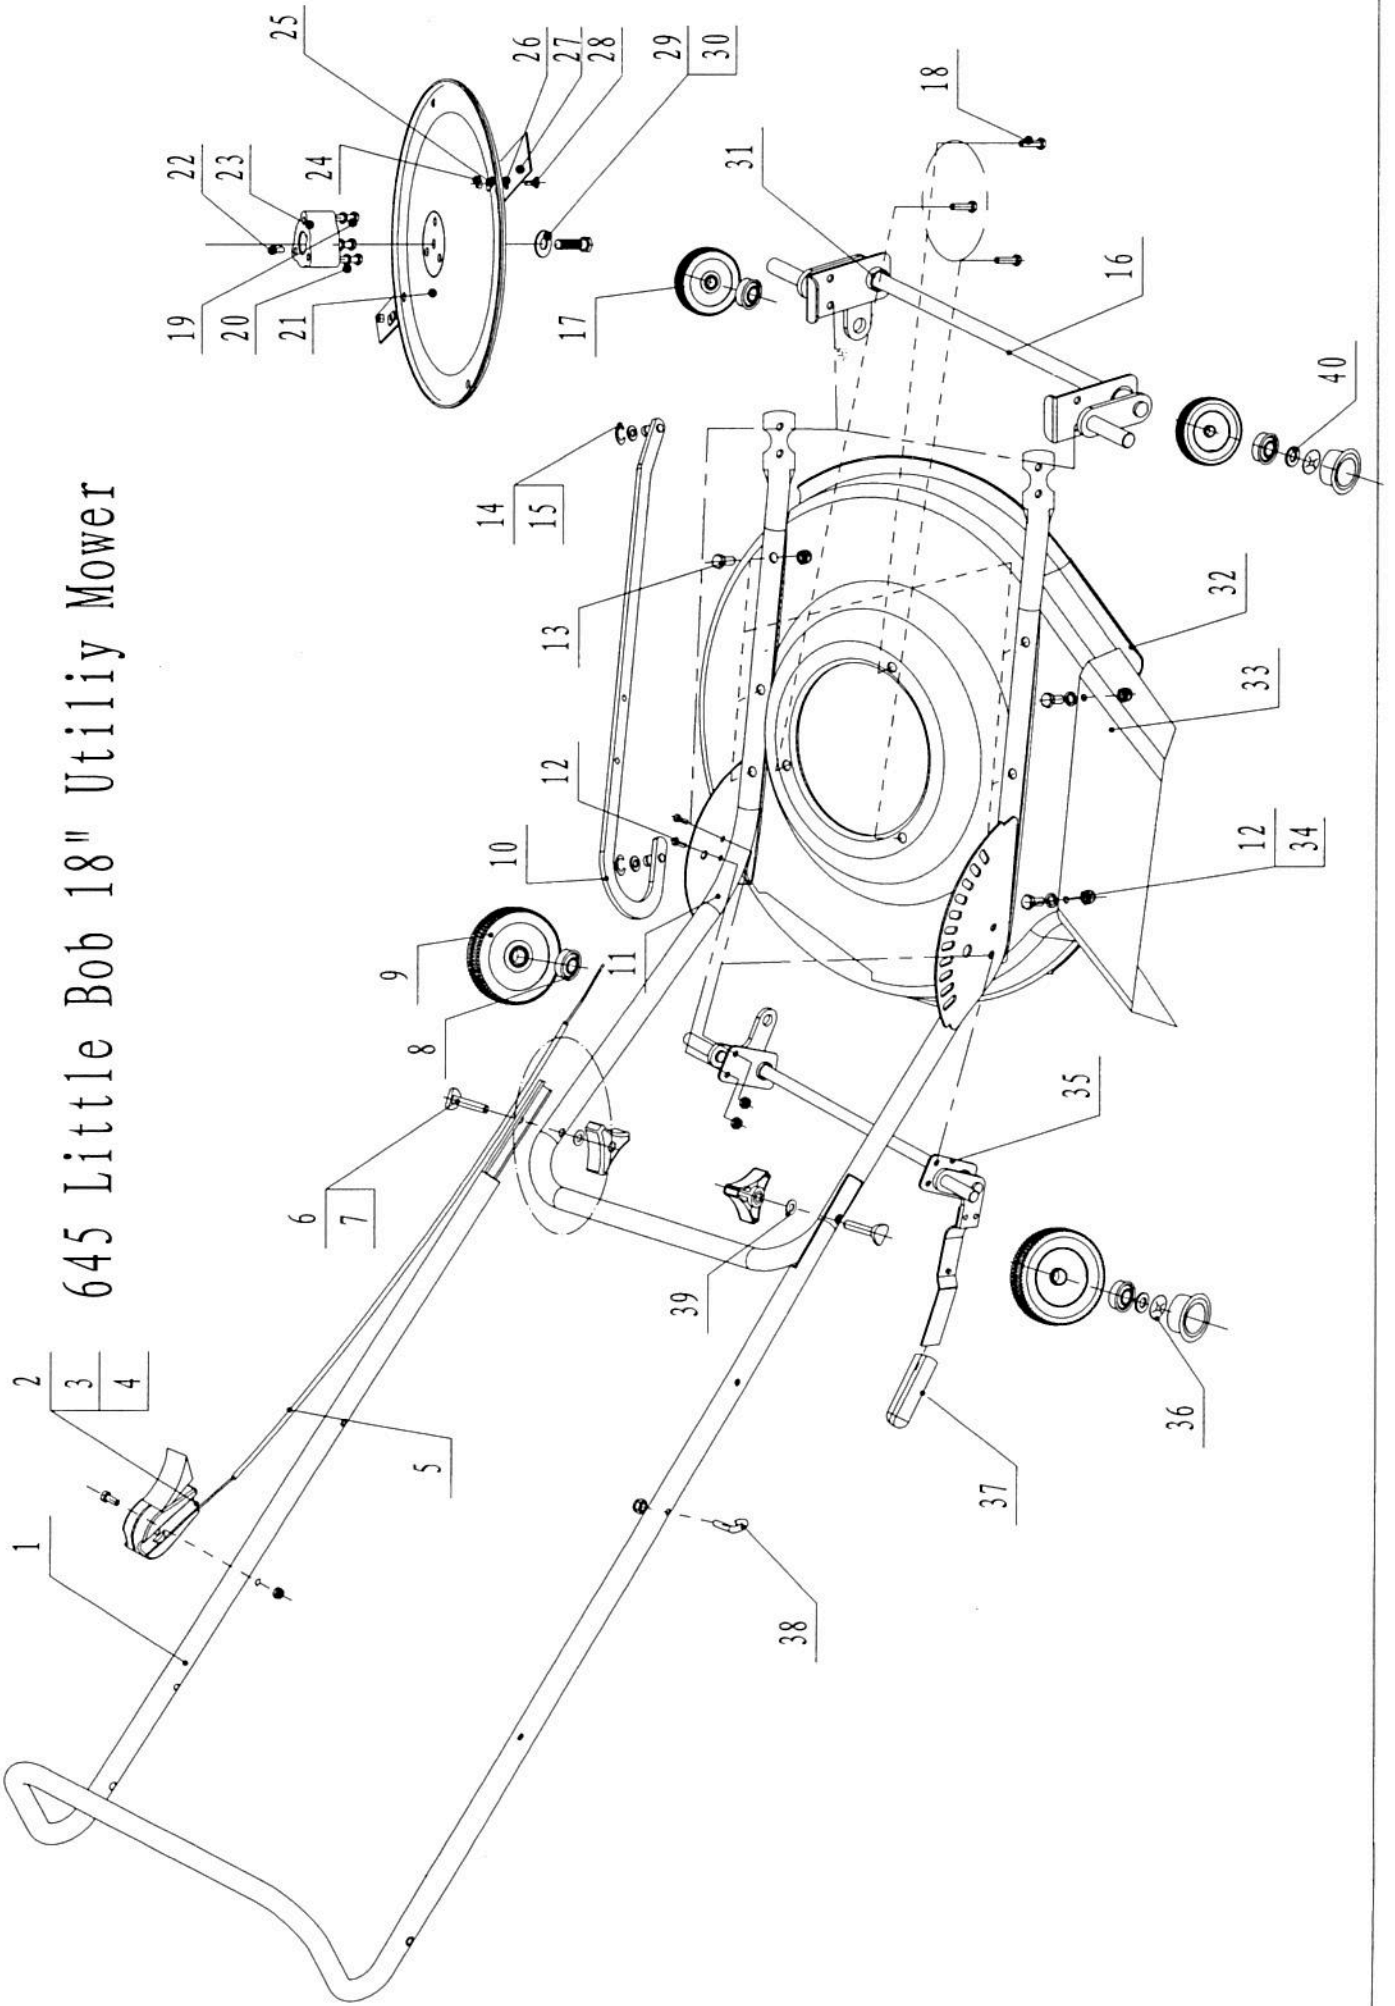

645 Little Bob 18" Utility Mower

645 Little Bob 18" Utiliy Mower

Index	NO.	Specification	quantity	Remark
1	AS800018	Upper handle	1	
2	AS800012	Asy throttle control	1	
3	AS900042	Screw M6x45mm	1	
4	AS900303	Locknut, Nyloc M6	19	
5	AS800013	Throttle cable	1	
6	5010811	Screw	2	
7	5010812	Knob	2	
8	AS900865	Bearing	8	
9	AS800008	8" wheel	2	
10	AS900306	Asy connecting handle	1	
11	AS900310	Fixed handle	1	
12	AS900669	Screw M6x16	10	
13	AS900308	Screw M6x30	6	
14	AS900917	Washer	2	
15	AS900178	E clip 9mm	2	
16	AS900302	Asy front axle	1	
17	AS800007	6" wheel	2	
18	7010018A	Tapping screw ST3/8×1 1/8	3	For Engine:XT675
	AS901237	Bolt M5/16x25mm	3	For Engine:HONDA
	AS800001	Washer	3	For Engine:HONDA
19	7010028A	Bolt 1/4"-28xz	3	
20	7040606	Washer 1/4"	3	
21	3050310	Round disc	1	
22	AS900112	Woodruff key	1	
23	4120560	Boss disc	1	
24	7020008A	Nut 3/8	2	
25	4161700	Washer "D"	2	
26	4160690	Washer	2	
27	AS800326	Swing blade	2	
28	7181062	Screw	2	
29	7031017	Washer	1	
30	7010042A	Center bolt	1	
31	AS900197	Axle cover	4	
32	AS900886XT	Deck	1	For Engine:XT675
	AS900886R	Deck	1	For Engine:HONDA
33	AS901003	grass discharge	1	
34	AS901275	Big washer 6	2	
35	AS900307	Asy Rear axle	1	
36	5020474	Lock	4	
37	AS900044	Handle cover	1	
38	AS901291	Clip	1	
39	7030802	Washer 8	2	
40	4162070	Washer 12	4	