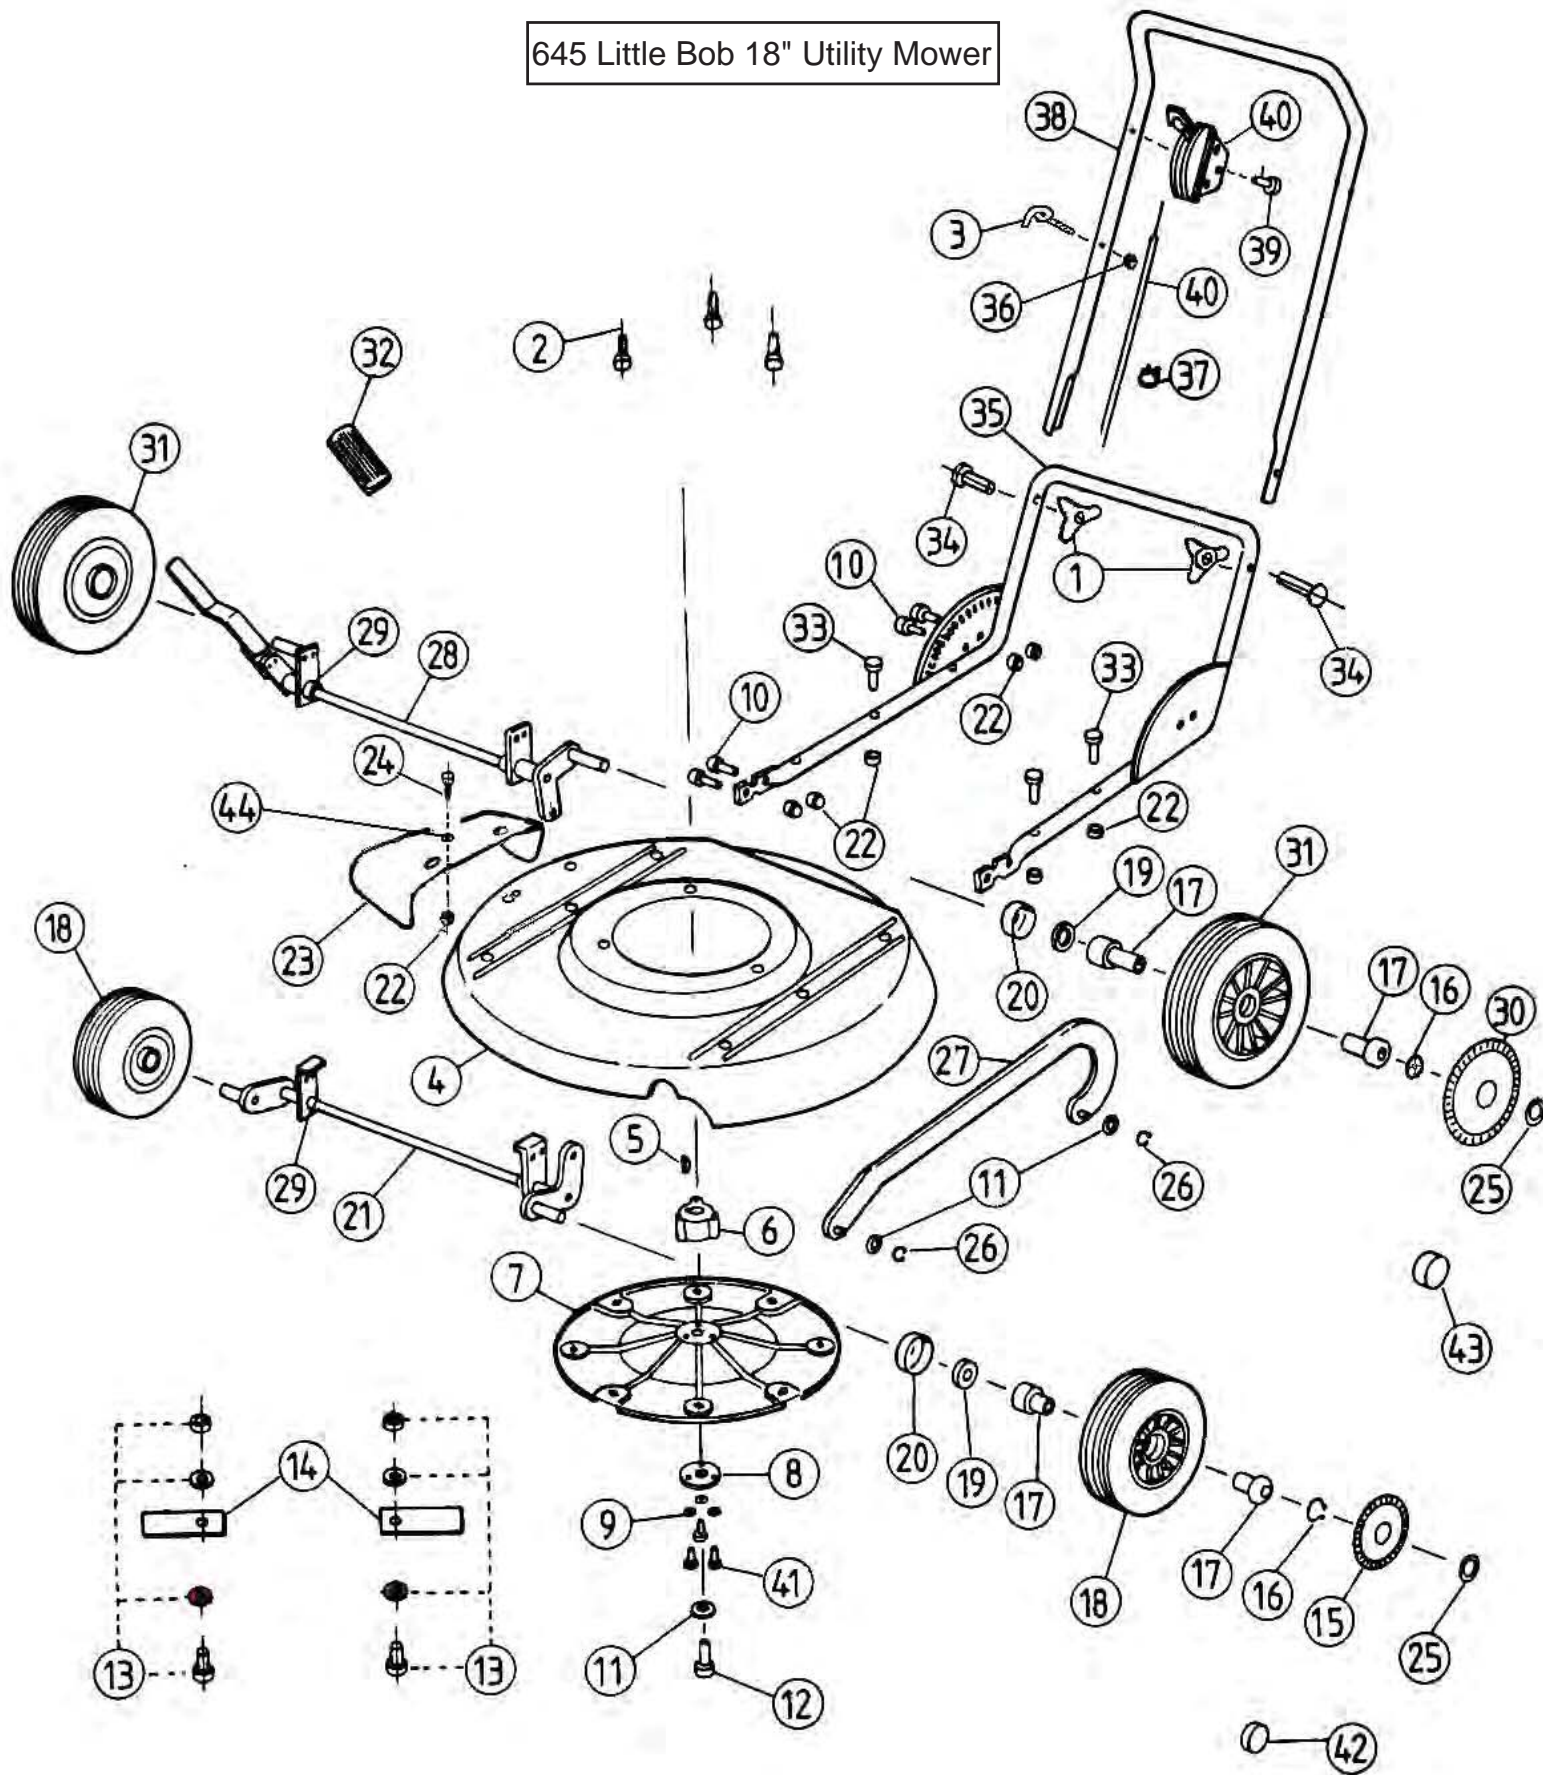

## 645 LITTLE BOB PARTS LISTING

Item #	Part No.	Description	Qty.	Remarks
1	AS900033	HAND KNOB, BLACK	2	
2	AS901289	BOLT, SELF TAP 3/8 X 1 1/8	3	
3	AS901291	BOLT, PIGTAIL	1	
4	AS900886R	CHASSIS - RED	1	
5	AS900112	WOODRUFF KEY 5/32 X 5/8	1	
6	AS900113	TRIANGULAR SINTERED BOSS	1	
7	AS900172	SPINNER PLATE	1	
8	AS900115	WASHER, SPINNER PLATE	1	
9	AS900116	INTERNAL STAR WASHER	3	
10	AS900669	SET SCREW, M6 X 16MM HT HEX	8	
11	AS900917	FLAT WASHER, 10MM X 21MM ZP	3	
12	AS900118	SET SCREW, 3/8 X 11/4 UNF HT HEX	1	
13	AS900321	BLADE BOLT KIT	1	Kit consists of 2 bolt sets
14	AS900326	BLADE KIT	1	Kit consists of 2 blades
15	AS900875	HUB CAP, REAR	2	Discontinued <a href="#">click here for details</a>
16	AS901400	CIRCLIP, 12MM EXTERNAL	4	Discontinued <a href="#">click here for details</a>
17	AS900863	WHEEL BEARING, PLASTIC	8	Discontinued <a href="#">click here for details</a>
	AS900865	WHEEL BEARING, ACETAL	8	Discontinued <a href="#">click here for details</a>
18	AS900752	FRONT WHEEL WITH TYRE, 150MM	2	Discontinued <a href="#">click here for details</a>
	AS901306	FRONT WHEEL c/w TYRE & BEARING	2	Discontinued <a href="#">click here for details</a>
19	AS900177	WASHER, PLASTIC 12MM	4	Discontinued <a href="#">click here for details</a>
20	AS900018	DUST COVER	4	Discontinued <a href="#">click here for details</a>
21	AS900302	FRONT AXLE ASSEMBLY	1	
22	AS900303	NUT, NYLOC 6MM	16	
23	AS901003	SIDE CHUTE, NYLON	1	
24	AS900669	SET SCREW, M6 X 16MM HT HEX	2	
25	AS900189	HUB CAP INSERT	4	Discontinued <a href="#">click here for details</a>
26	AS900178	E CLIP 9MM	2	
27	AS900306	CONNECTOR BAR ASSEMBLY	1	
28	AS900307	REAR AXLE ASSEMBLY	1	
29	AS900197	SPLIT PLASTIC BUSH	4	
30	AS900875	HUB CAP 205MM	2	Discontinued <a href="#">click here for details</a>
31	AS900751	REAR WHEEL WITH TYRE, 200MM	2	Discontinued <a href="#">click here for details</a>
	AS901307	REAR WHEEL, c/w TYRE & BEARING	2	Discontinued <a href="#">click here for details</a>
32	AS900044	HANDLE GRIP - HEIGHT ADJUSTER	1	
33	AS900308	SET SCREW M6 X 30MM	6	
34	AS900098	COACH BOLT, 5/16 X 2	2	
35	AS900310	LOWER HANDLE	1	
36		NUT, NYLOC	1	
37	AS900038	CABLE TIE 150MM UV BLACK	1	
38	AS900335	UPPER HANDLE	1	
39	AS900042	SCREW, SELF TAP 11/2 X 10G	1	
40	AS911111	THROTTLE CONTROL ASSEMBLY	1	Complete with throttle cable (short)
	AS911511	THROTTLE CONTROL ASSEMBLY	1	Complete with throttle cable (long) Sprint and Classic engines only
41	AS900784	HEX SCREW, M6 X 20MM	3	
42	AS900073	HUB CAP, SMALL	4	Discontinued <a href="#">click here for details</a>
43	AS900074	HUB CAP, LARGE	4	Discontinued <a href="#">click here for details</a>
44	AS901275	FLAT WASHER,	2	
45	AS900711	SPRING, CABLE SUPPORT	1	Not shown on diagram Sprint and Classic engines only