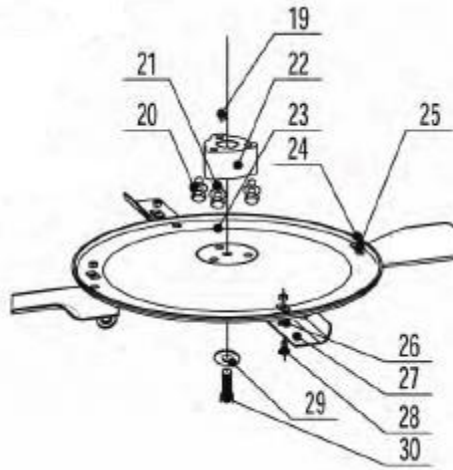

2014 SupaSwift 645 Little Bob & 653 Big Bob Blade System

Item #	Part Number	Description	Quantity
	3060690	645 2x Blades and bolts in a retail display pack	1
	3050700	653 2x Blades and bolts in a retail display pack	1
19	7110408	Woodruff Key	1
20	7040606A	Washer 1/4"	3
21	7010028A	Bolt 1/4" - 28	3
22	4120560A	Boss	1
23	3050310	Round Disc	1
24	7020008A	Nut 3/8"	2
25	7031018	"D" Washer	2
26	4160690A	Blade Spring Washer	2
27A	AS800326	Blade to suit 645	2
27B	AS800331	Blade to suit 653	2
28	7181070A	Blade Bolt	2
29	AS900917	10X21 FLAT WASHER ZP	1
30	7010042A	CENTRAL SCREW 3/8-24 UNF	1